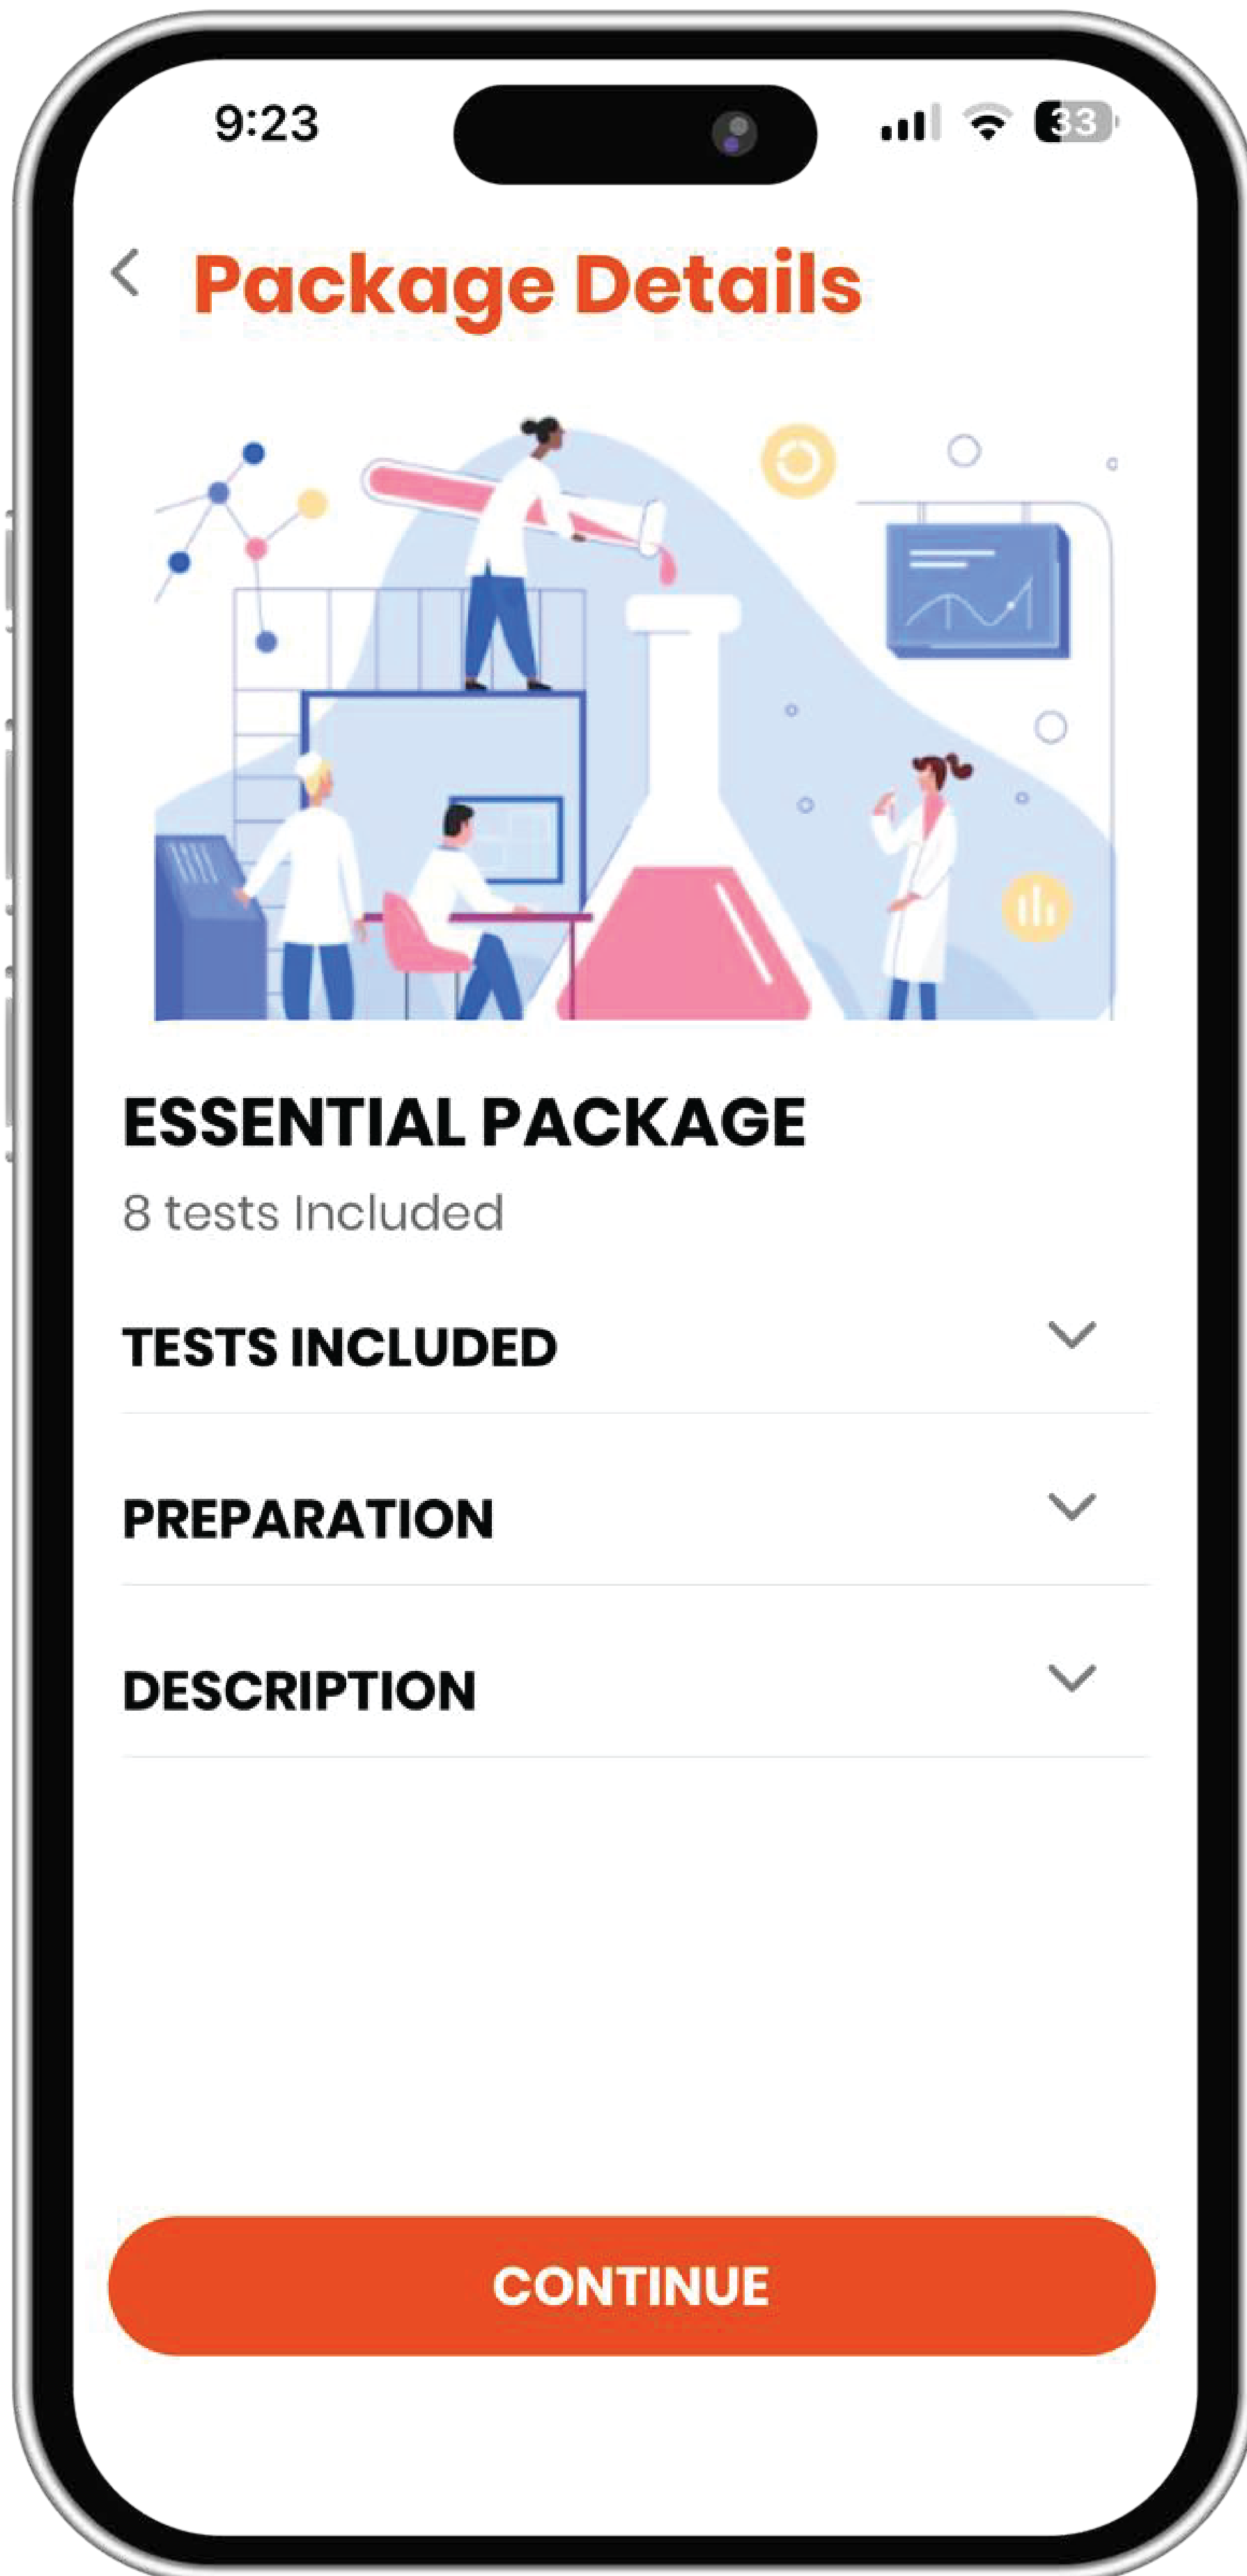

BerryBox

Confirm **Package Details**