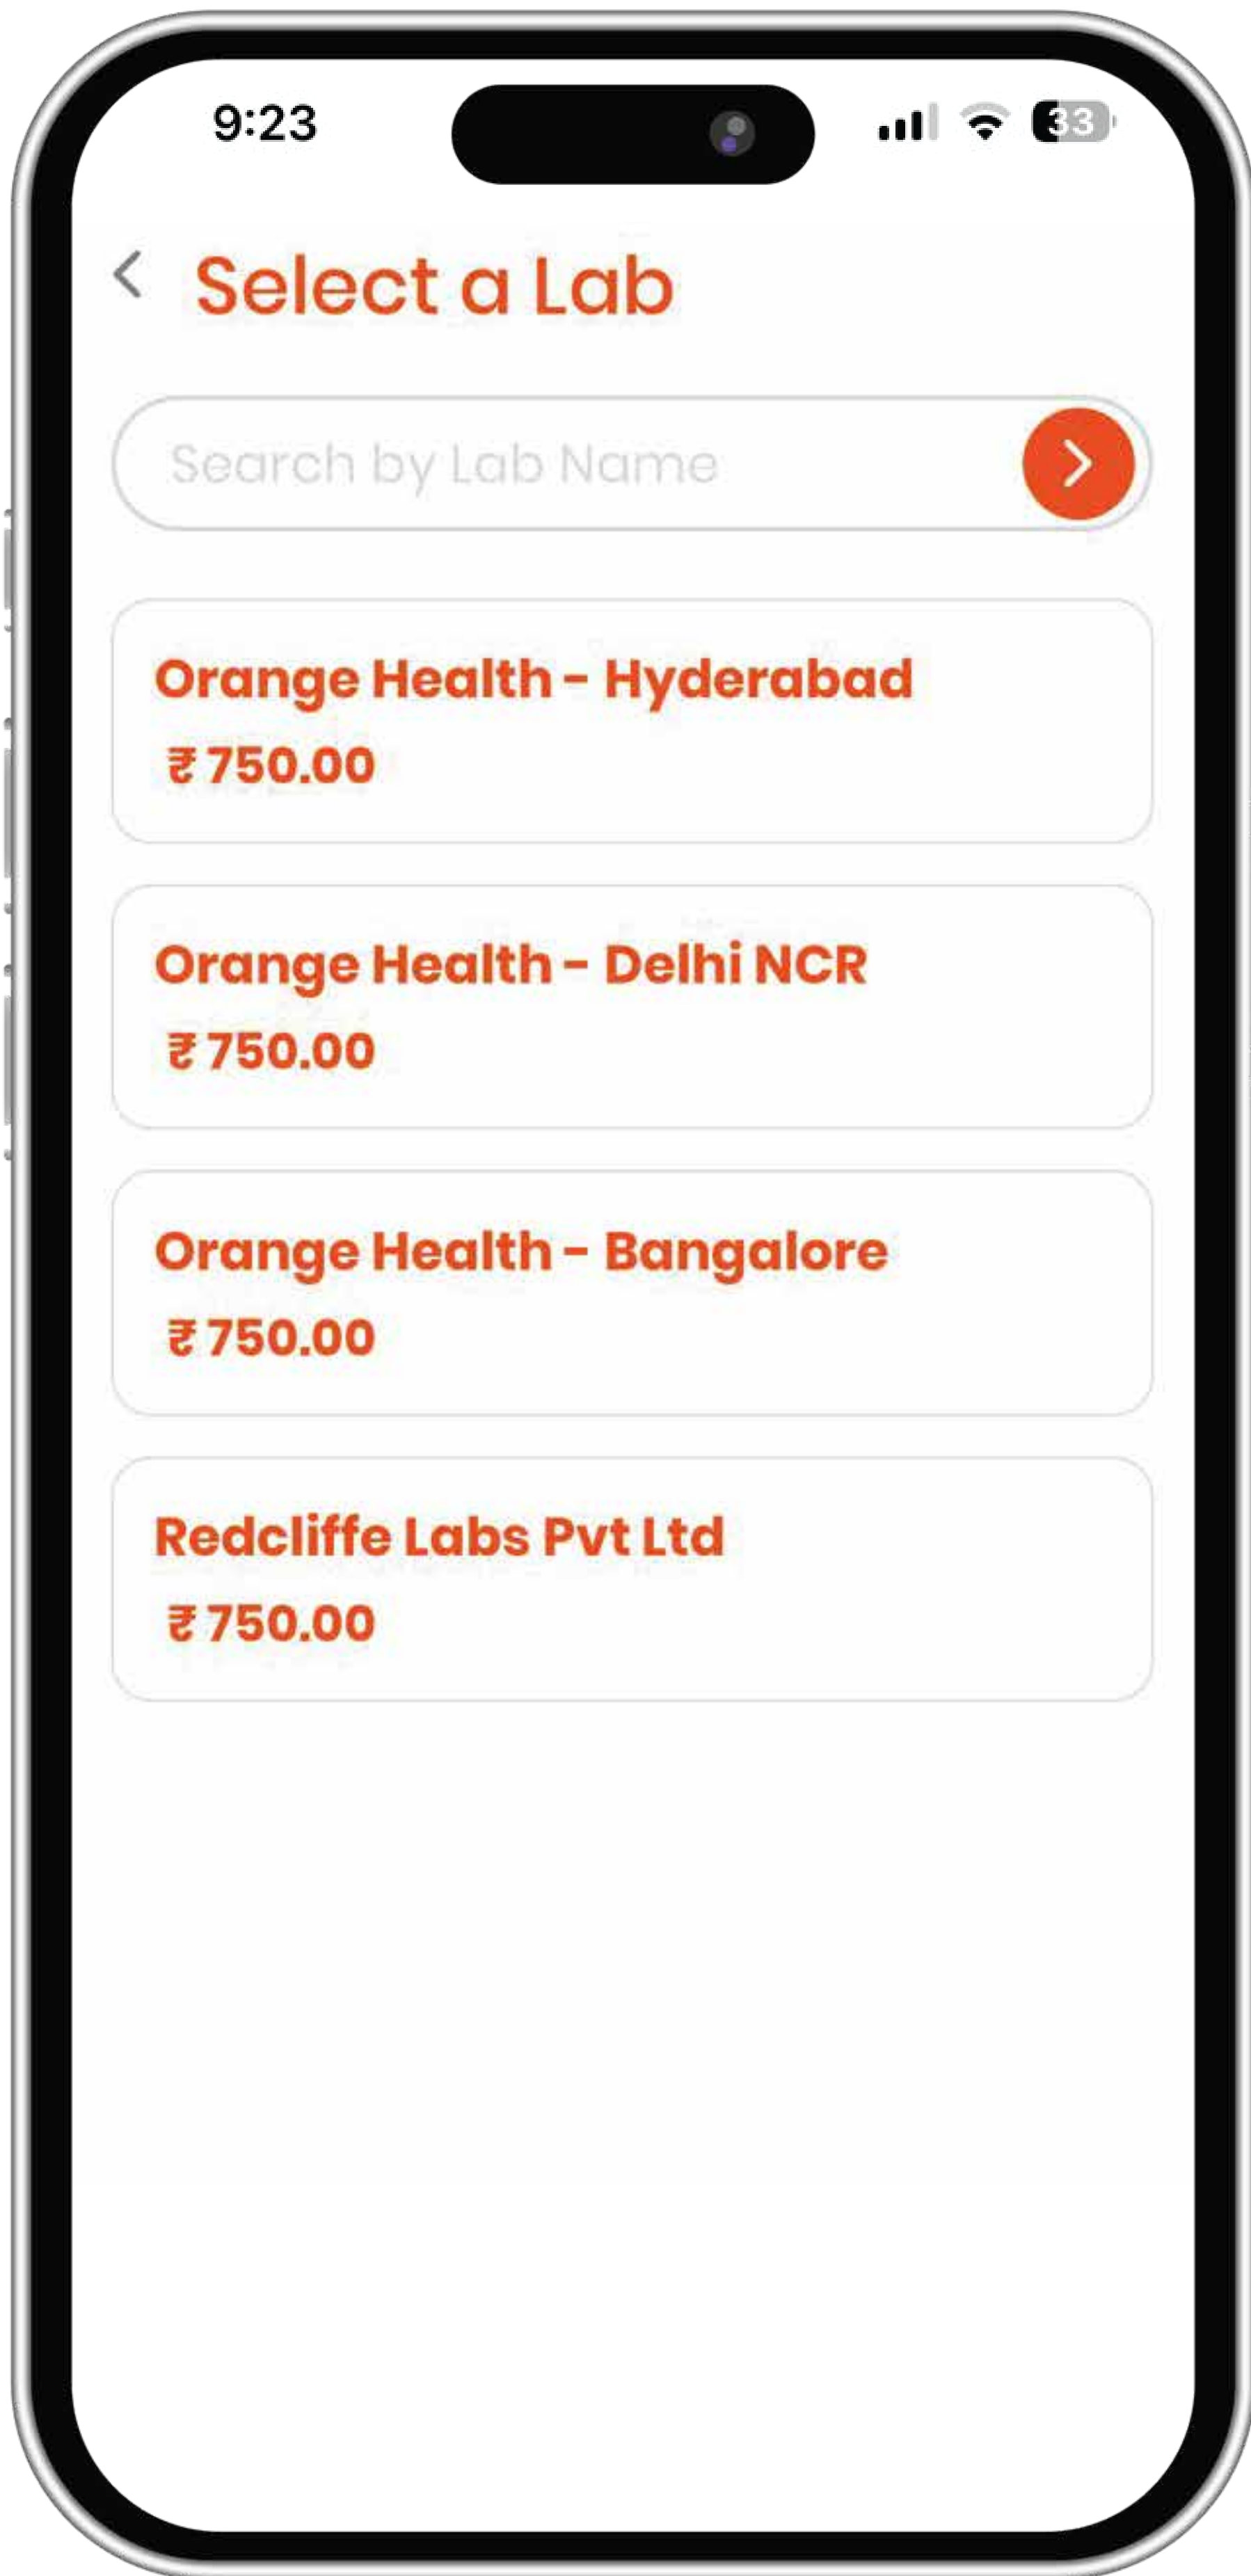

# BerryBox

Confirm **Package Details**

# BerryBox

Select **Patient**

Select **Visit Type**

Select **Address**

# BerryBox

Choose the **Vendor**

9:23

Signal strength, Wi-Fi, and battery (33%) icons

## < Select a Time Slot

Selected Package :  
Essential Package

Selected Lab :  
Redcliffe Labs Pvt Ltd

**₹ 750.00**

Pick a slot that suits you

**Nov 8th 2024**

9 Slots available

06:00 hrs