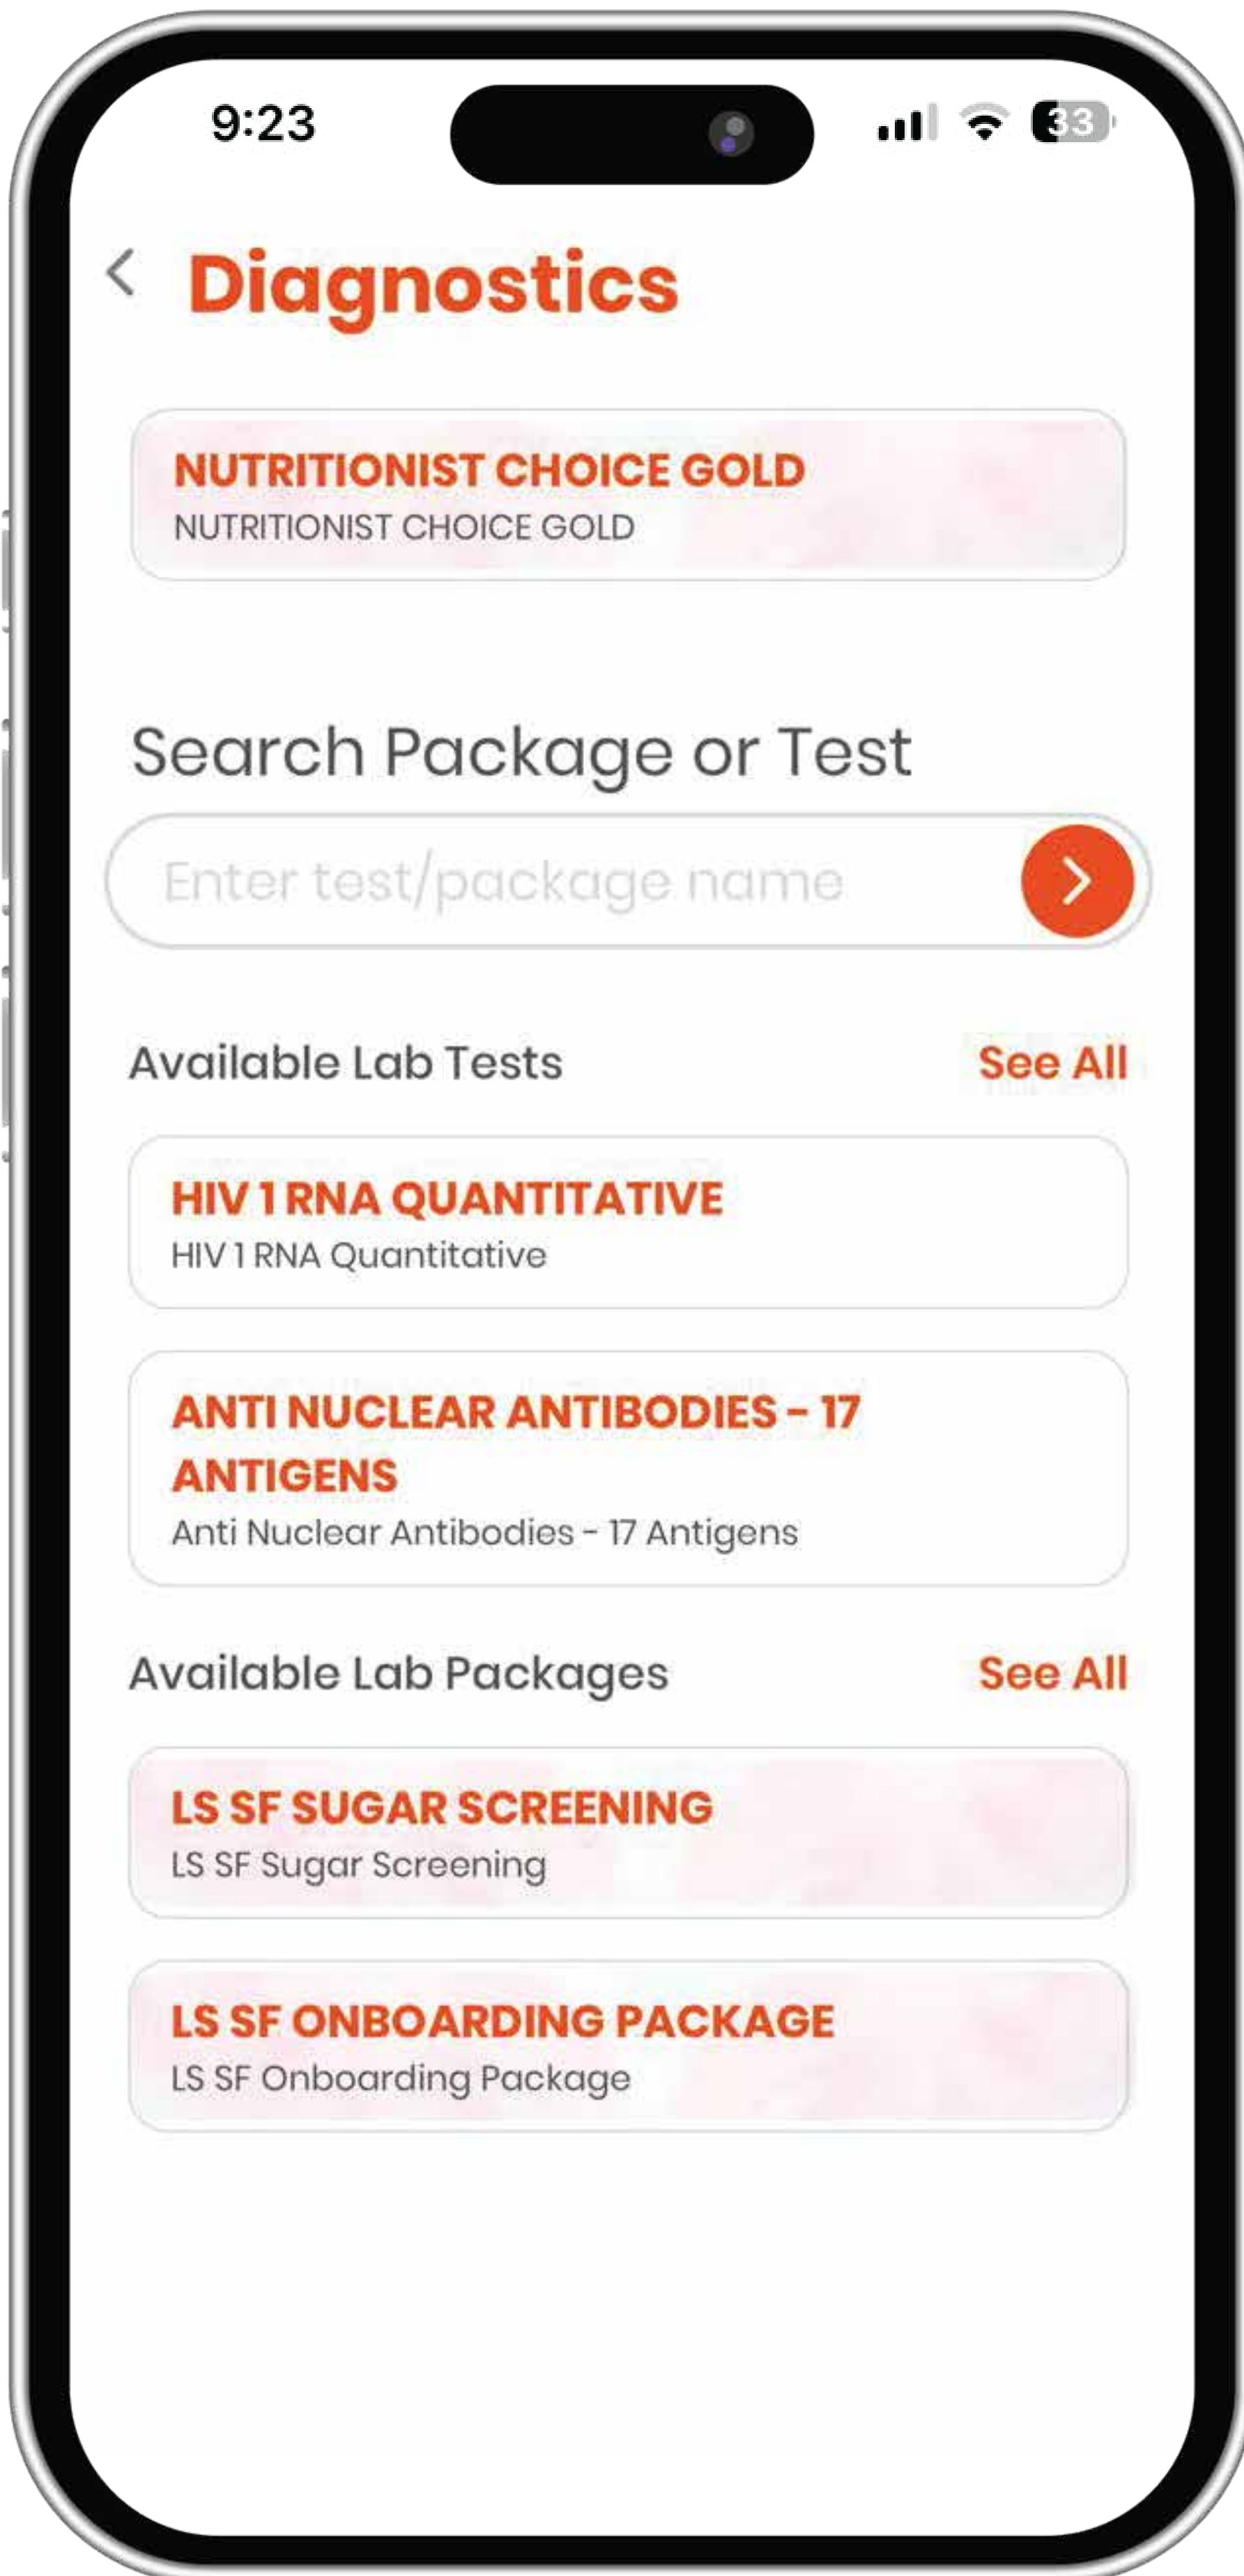

# **BerryBox**

How to avail  
**Essential Health  
checkup  
Package on the  
BerryBox app**

# BerryBox

Click the **Diwali Banner**

# BerryBox

Please enter your **PIN code**. Make sure it matches the address where you want to receive the test.

# BerryBox

Search for the **Essential Package**