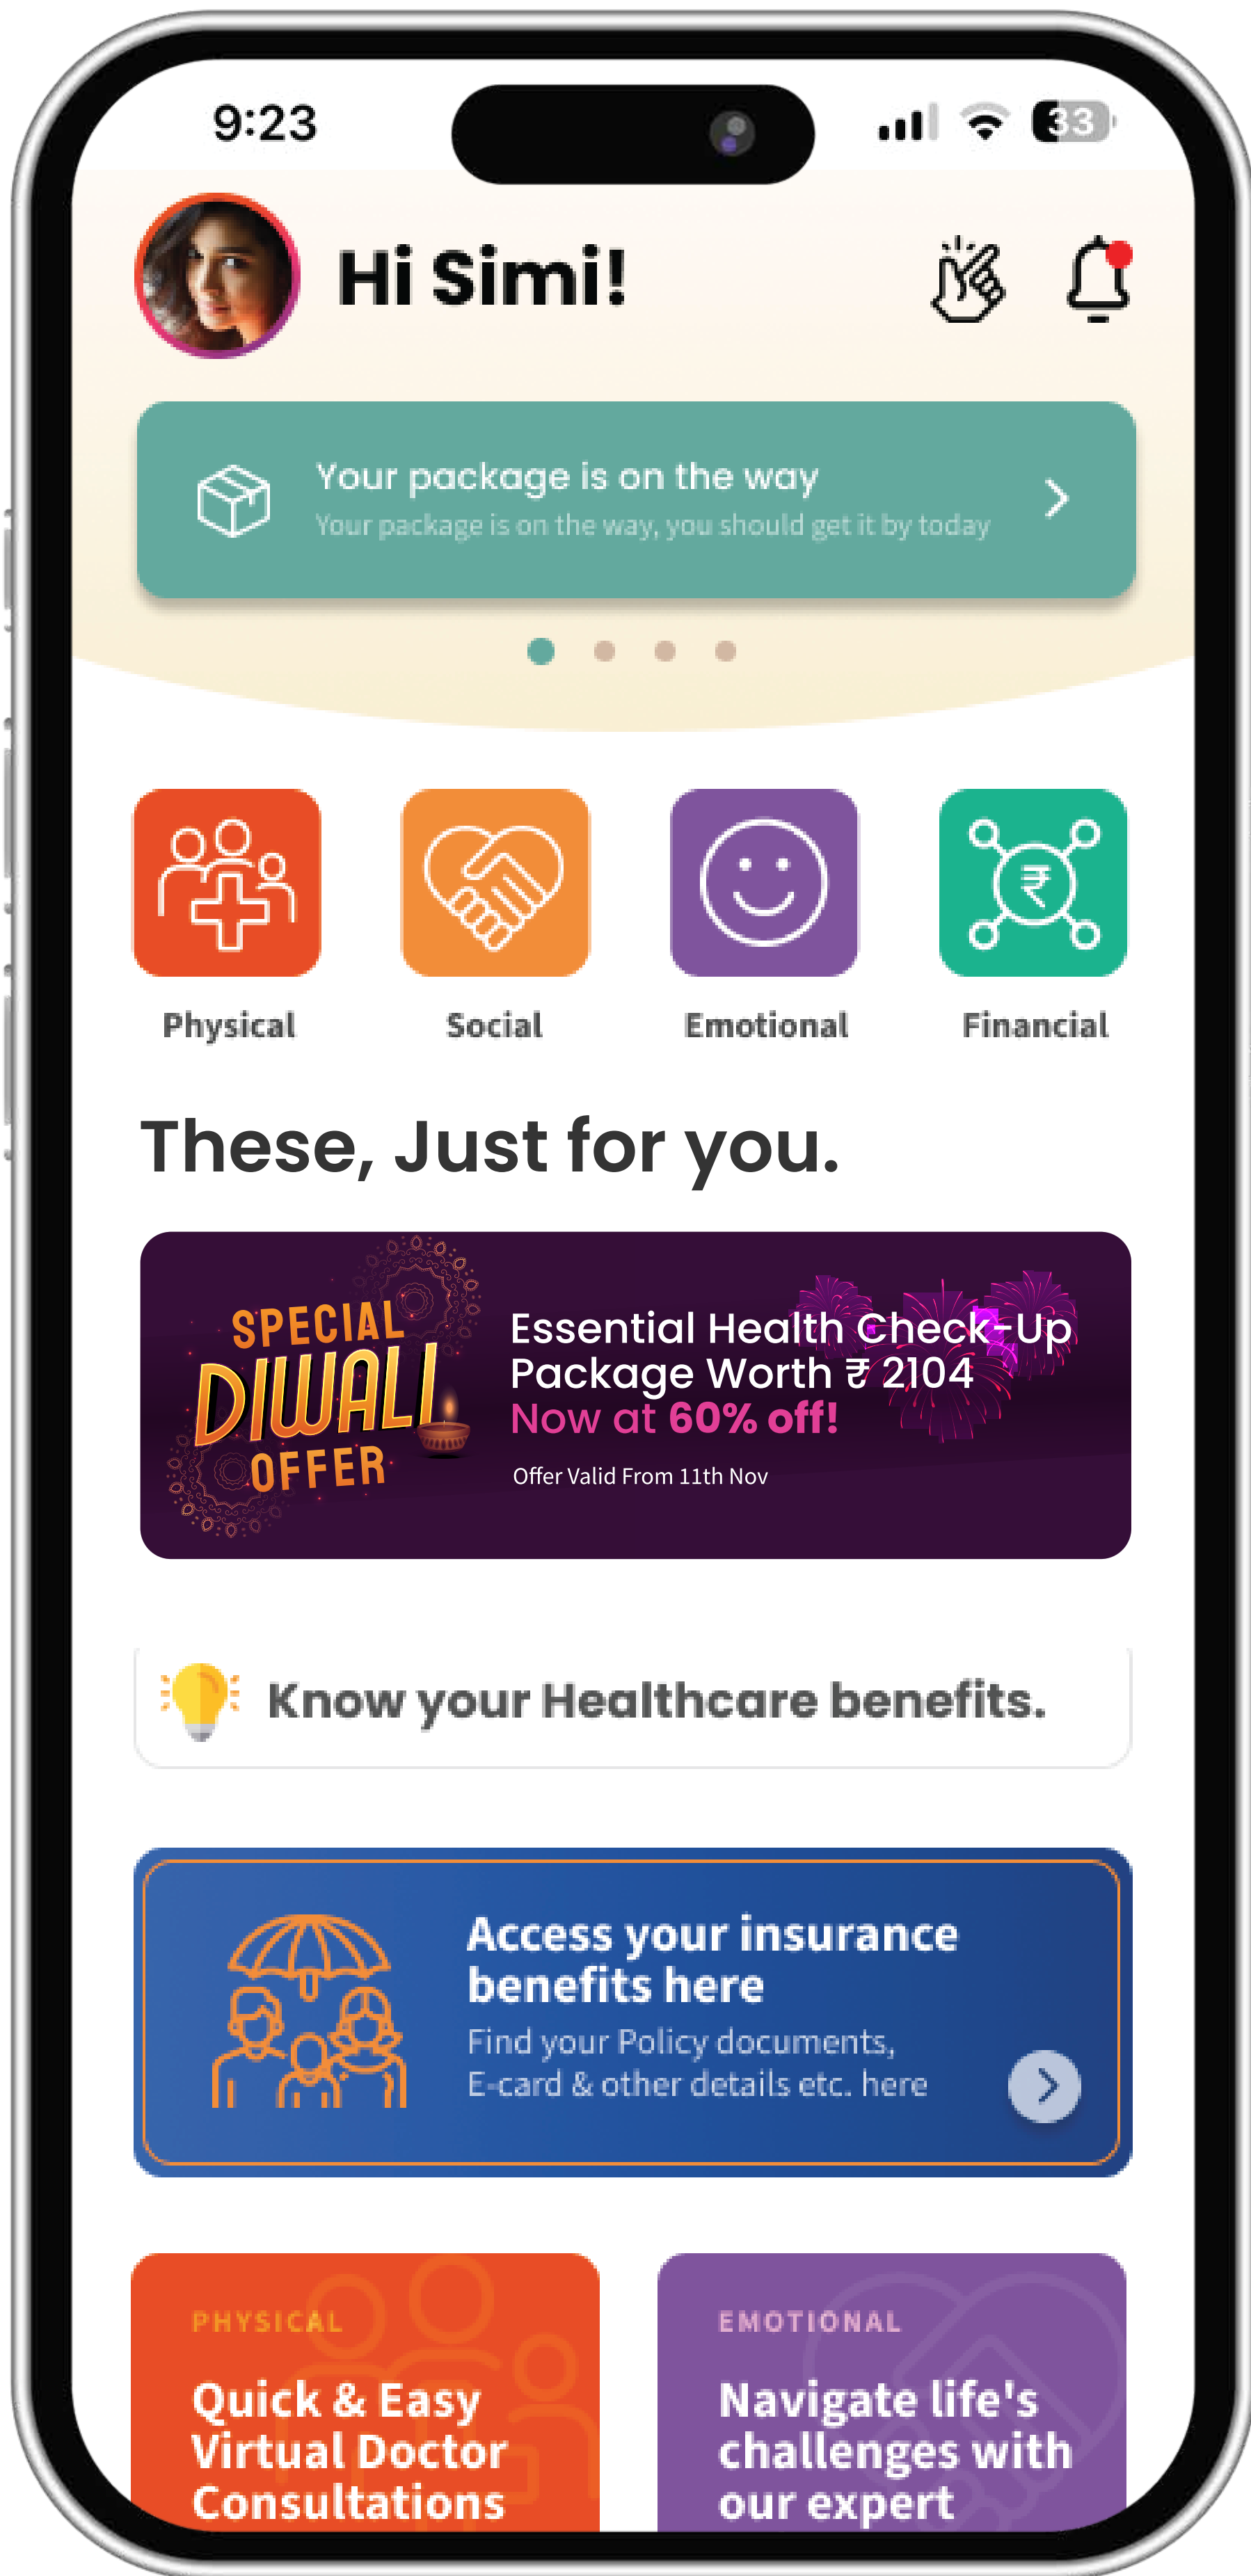

# **BerryBox**

How to avail  
**Essential Health  
checkup  
Package on the  
BerryBox app**

# BerryBox

Click the **Diwali Banner**

# BerryBox

Please enter your **PIN code**. Make sure it matches the address where you want to receive the test.

# BerryBox

Choose the **Essential Package**