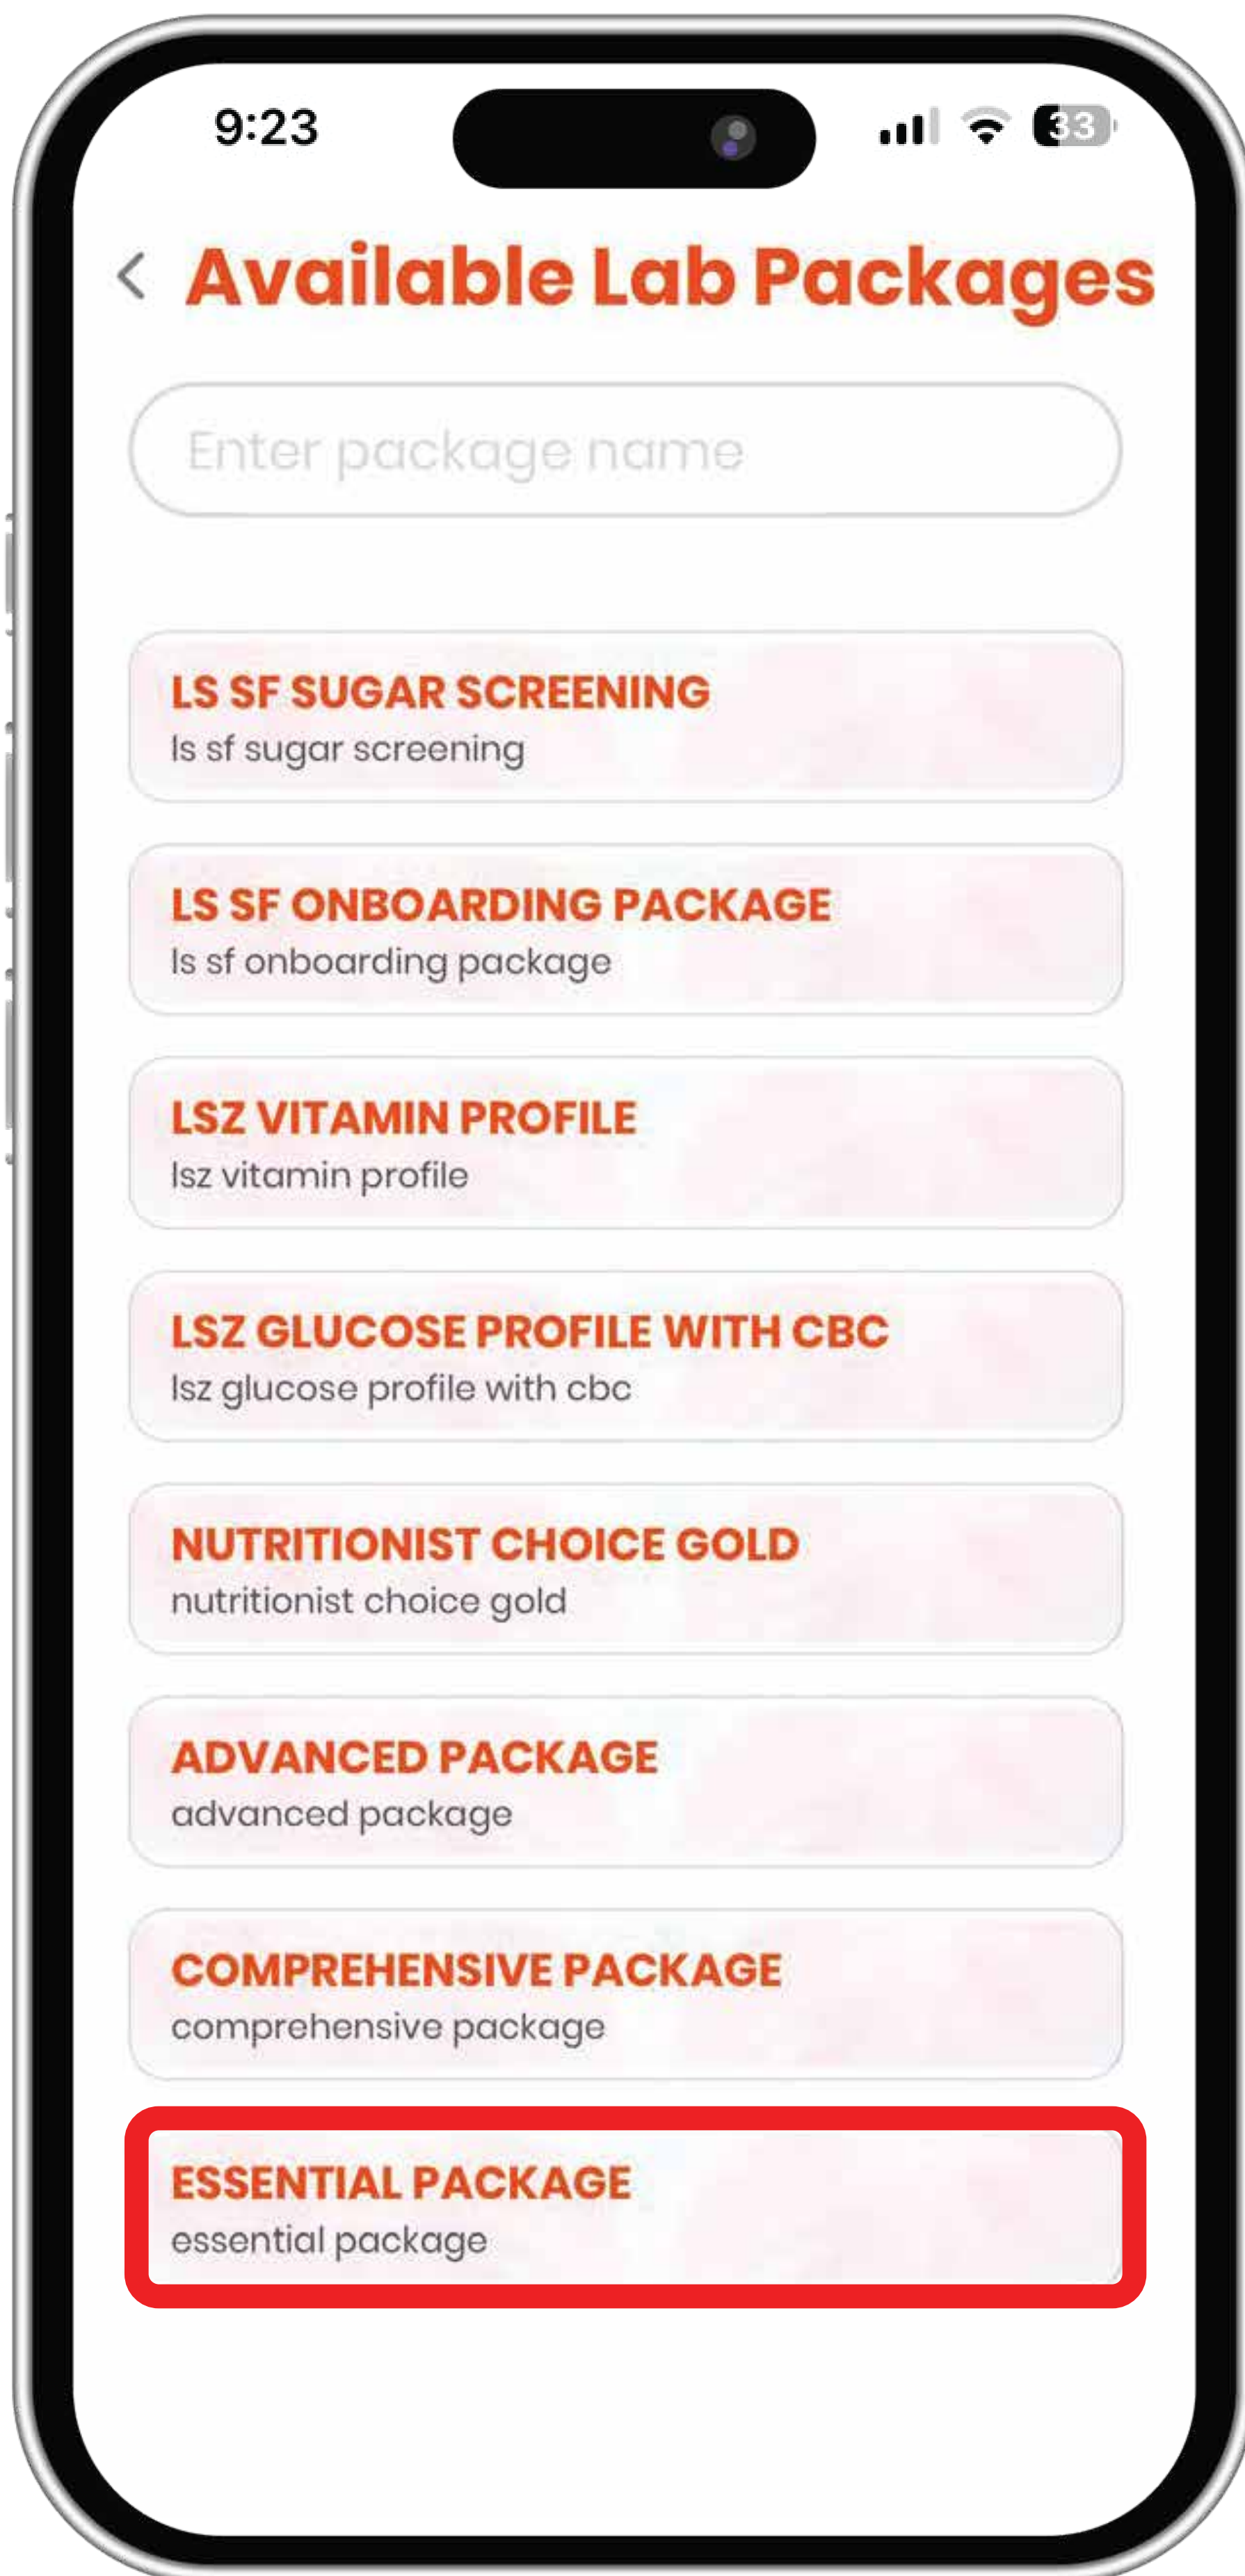

# **BerryBox**

How to avail  
**Essential Health  
checkup  
Package on the  
BerryBox app**

# BerryBox

Please enter your **PIN code**. Make sure it matches the address where you want to receive the test.

# BerryBox

Search for the **Essential Package**

# BerryBox

Choose the **Essential Package**