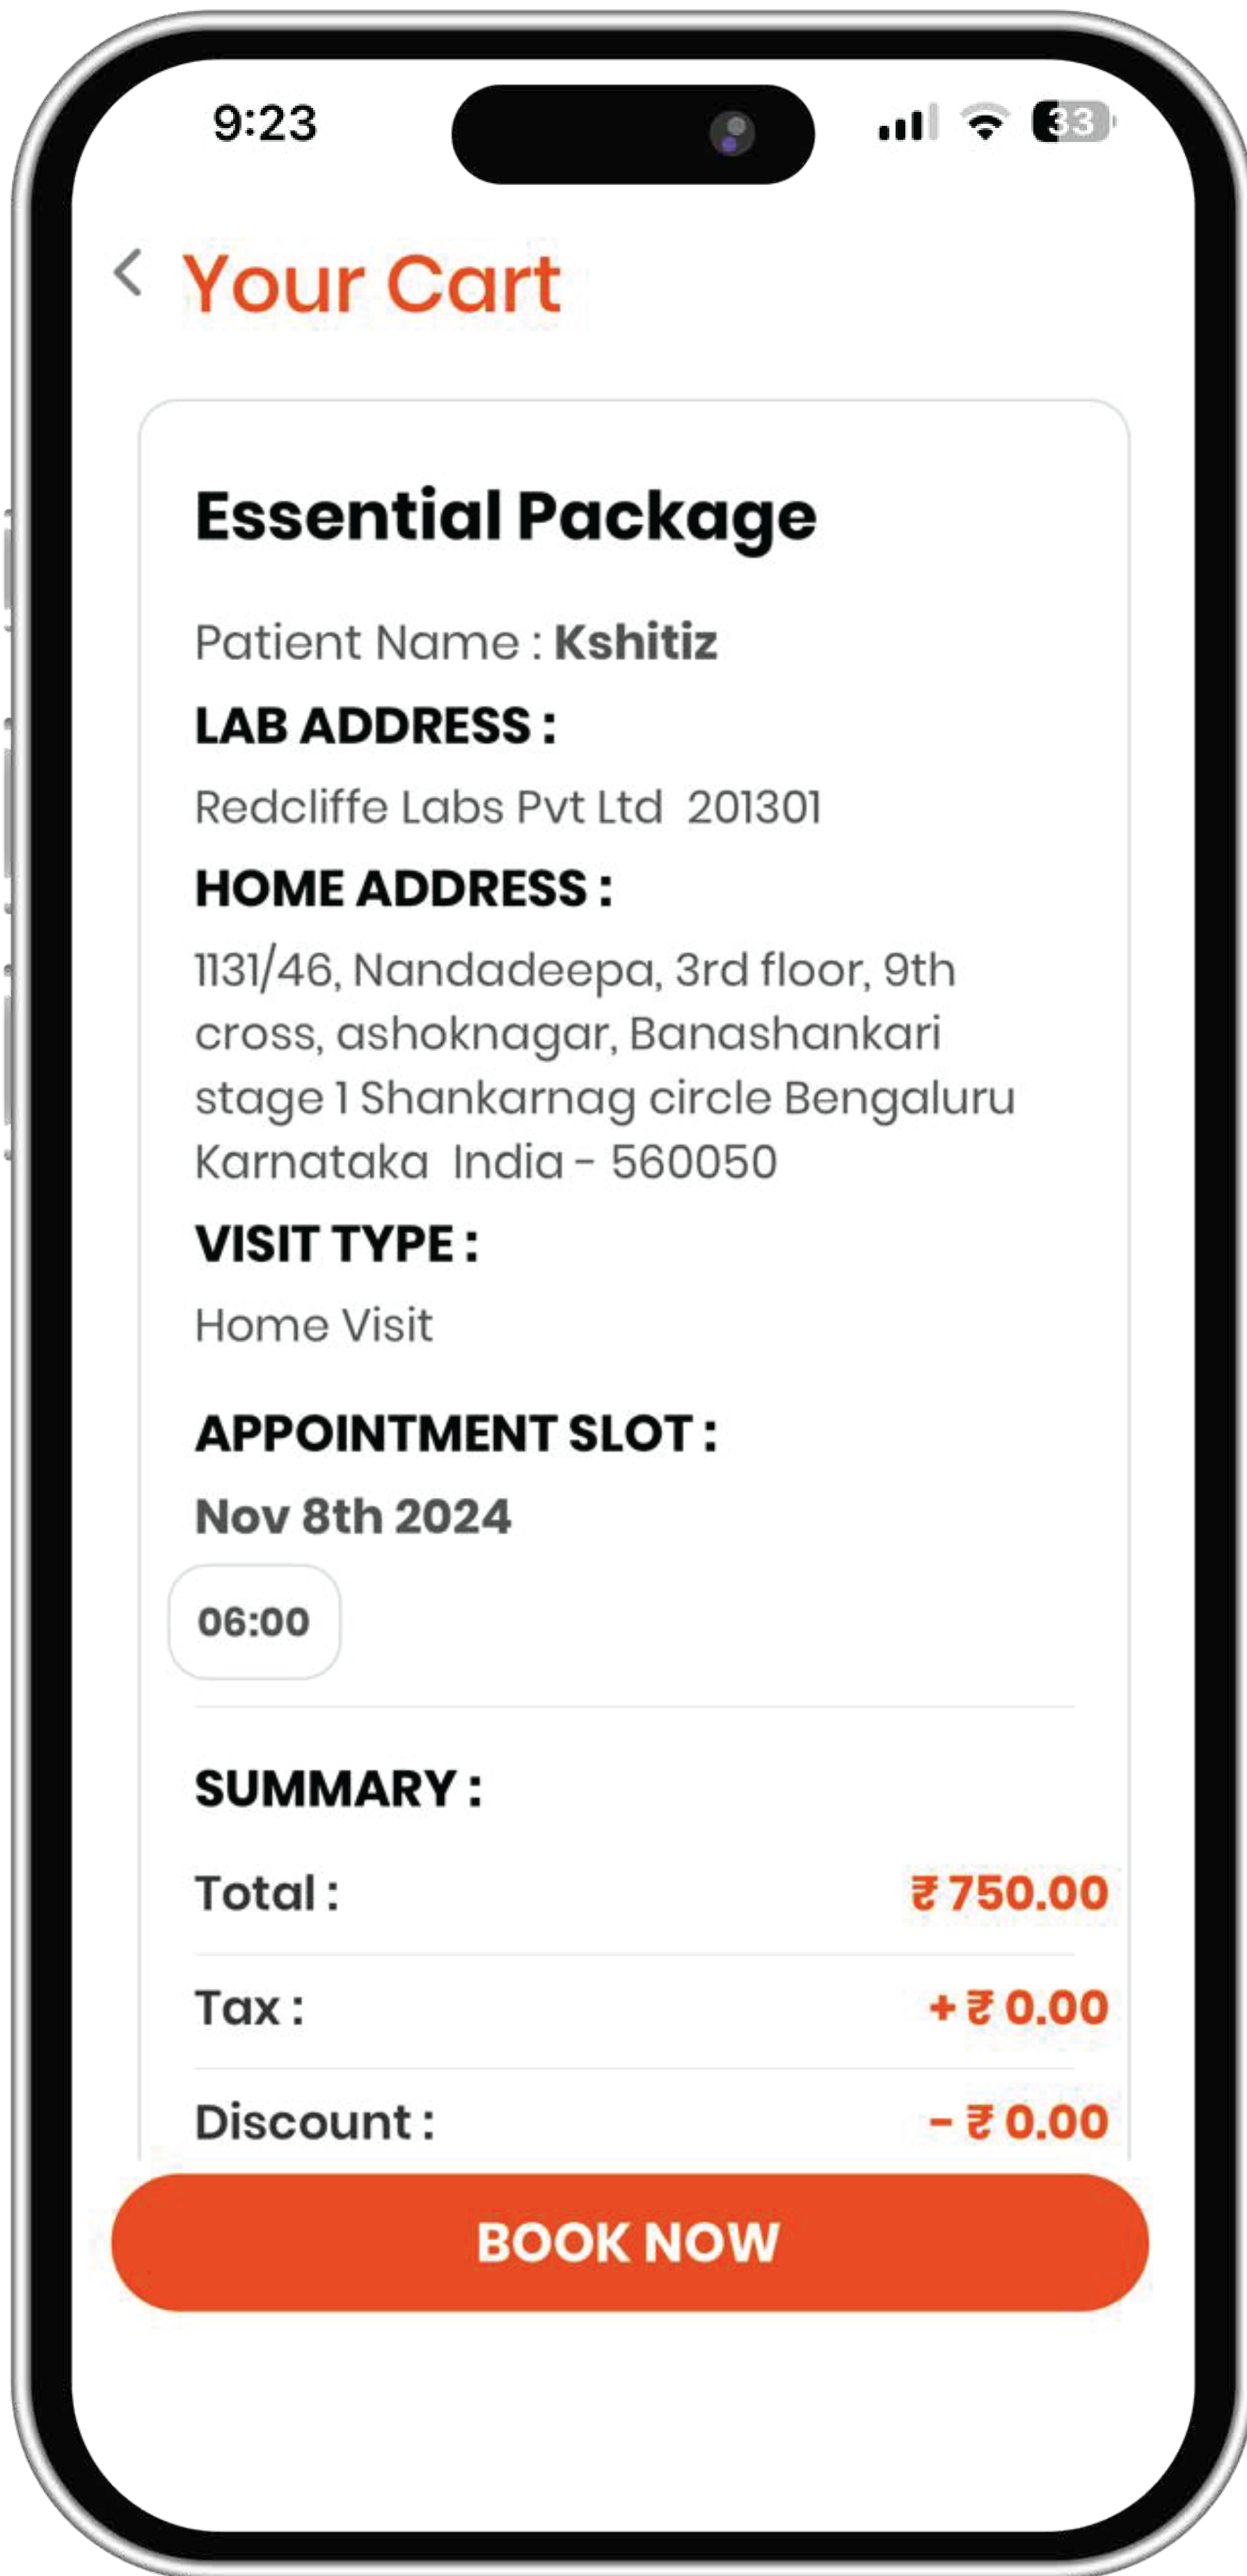

# BerryBox

Choose the **Vendor**

9:23

Signal strength, Wi-Fi, and battery (33%) icons

## < Select a Time Slot

Selected Package :  
Essential Package

Selected Lab :  
Redcliffe Labs Pvt Ltd

**₹ 750.00**

Pick a slot that suits you

**Nov 8th 2024**

9 Slots available

06:00 hrs

07:00 hrs

08:00 hrs

09:00 hrs

10:00 hrs

11:00 hrs

12:00 hrs

Pick your **Time Slot**

Go to **Cart & Book Now**