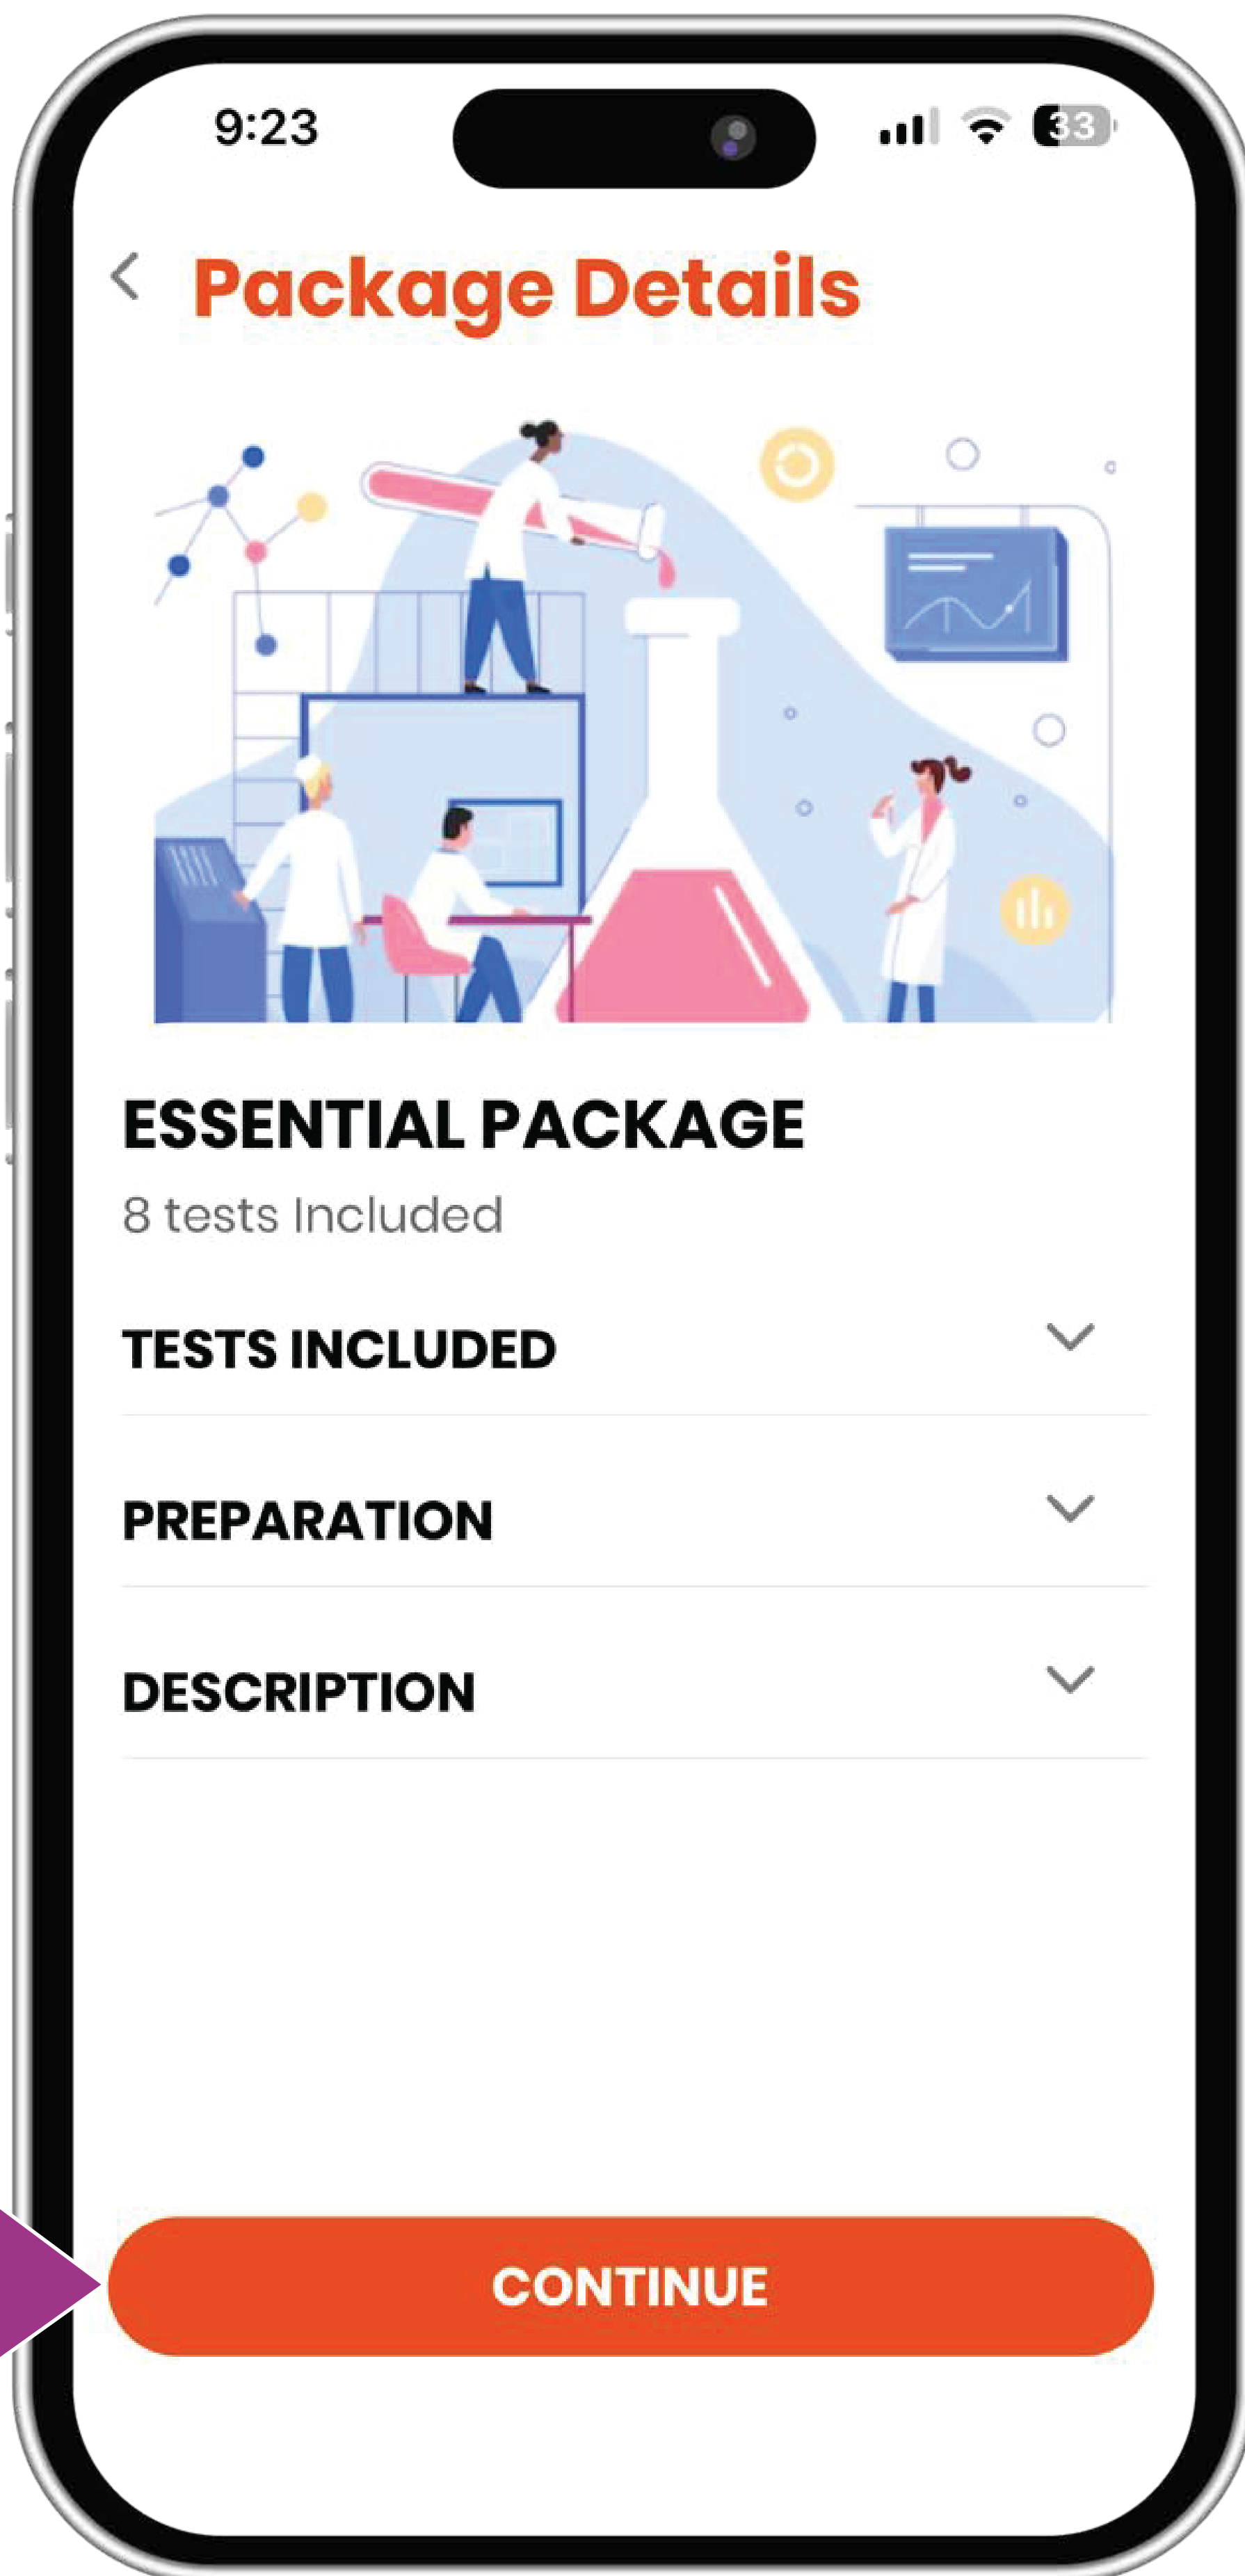

BerryBox

How to avail
**Essential Health
checkup
Package on the
BerryBox app**

BerryBox

Click the **Diwali Banner**

BerryBox

Please enter your **PIN code**. Make sure it matches the address where you want to receive the test.

Search for the **Essential Package**

BerryBox

Choose the **Essential Package**

BerryBox

View Package Details and click
Continue

BerryBox

Select **Patient**

BerryBox

Choose **Home Visit**

Select/Add Address

BerryBox

Choose the **Vendor**

9:23

Signal strength, Wi-Fi, and battery (33%) icons

< Select a Time Slot

Selected Package :