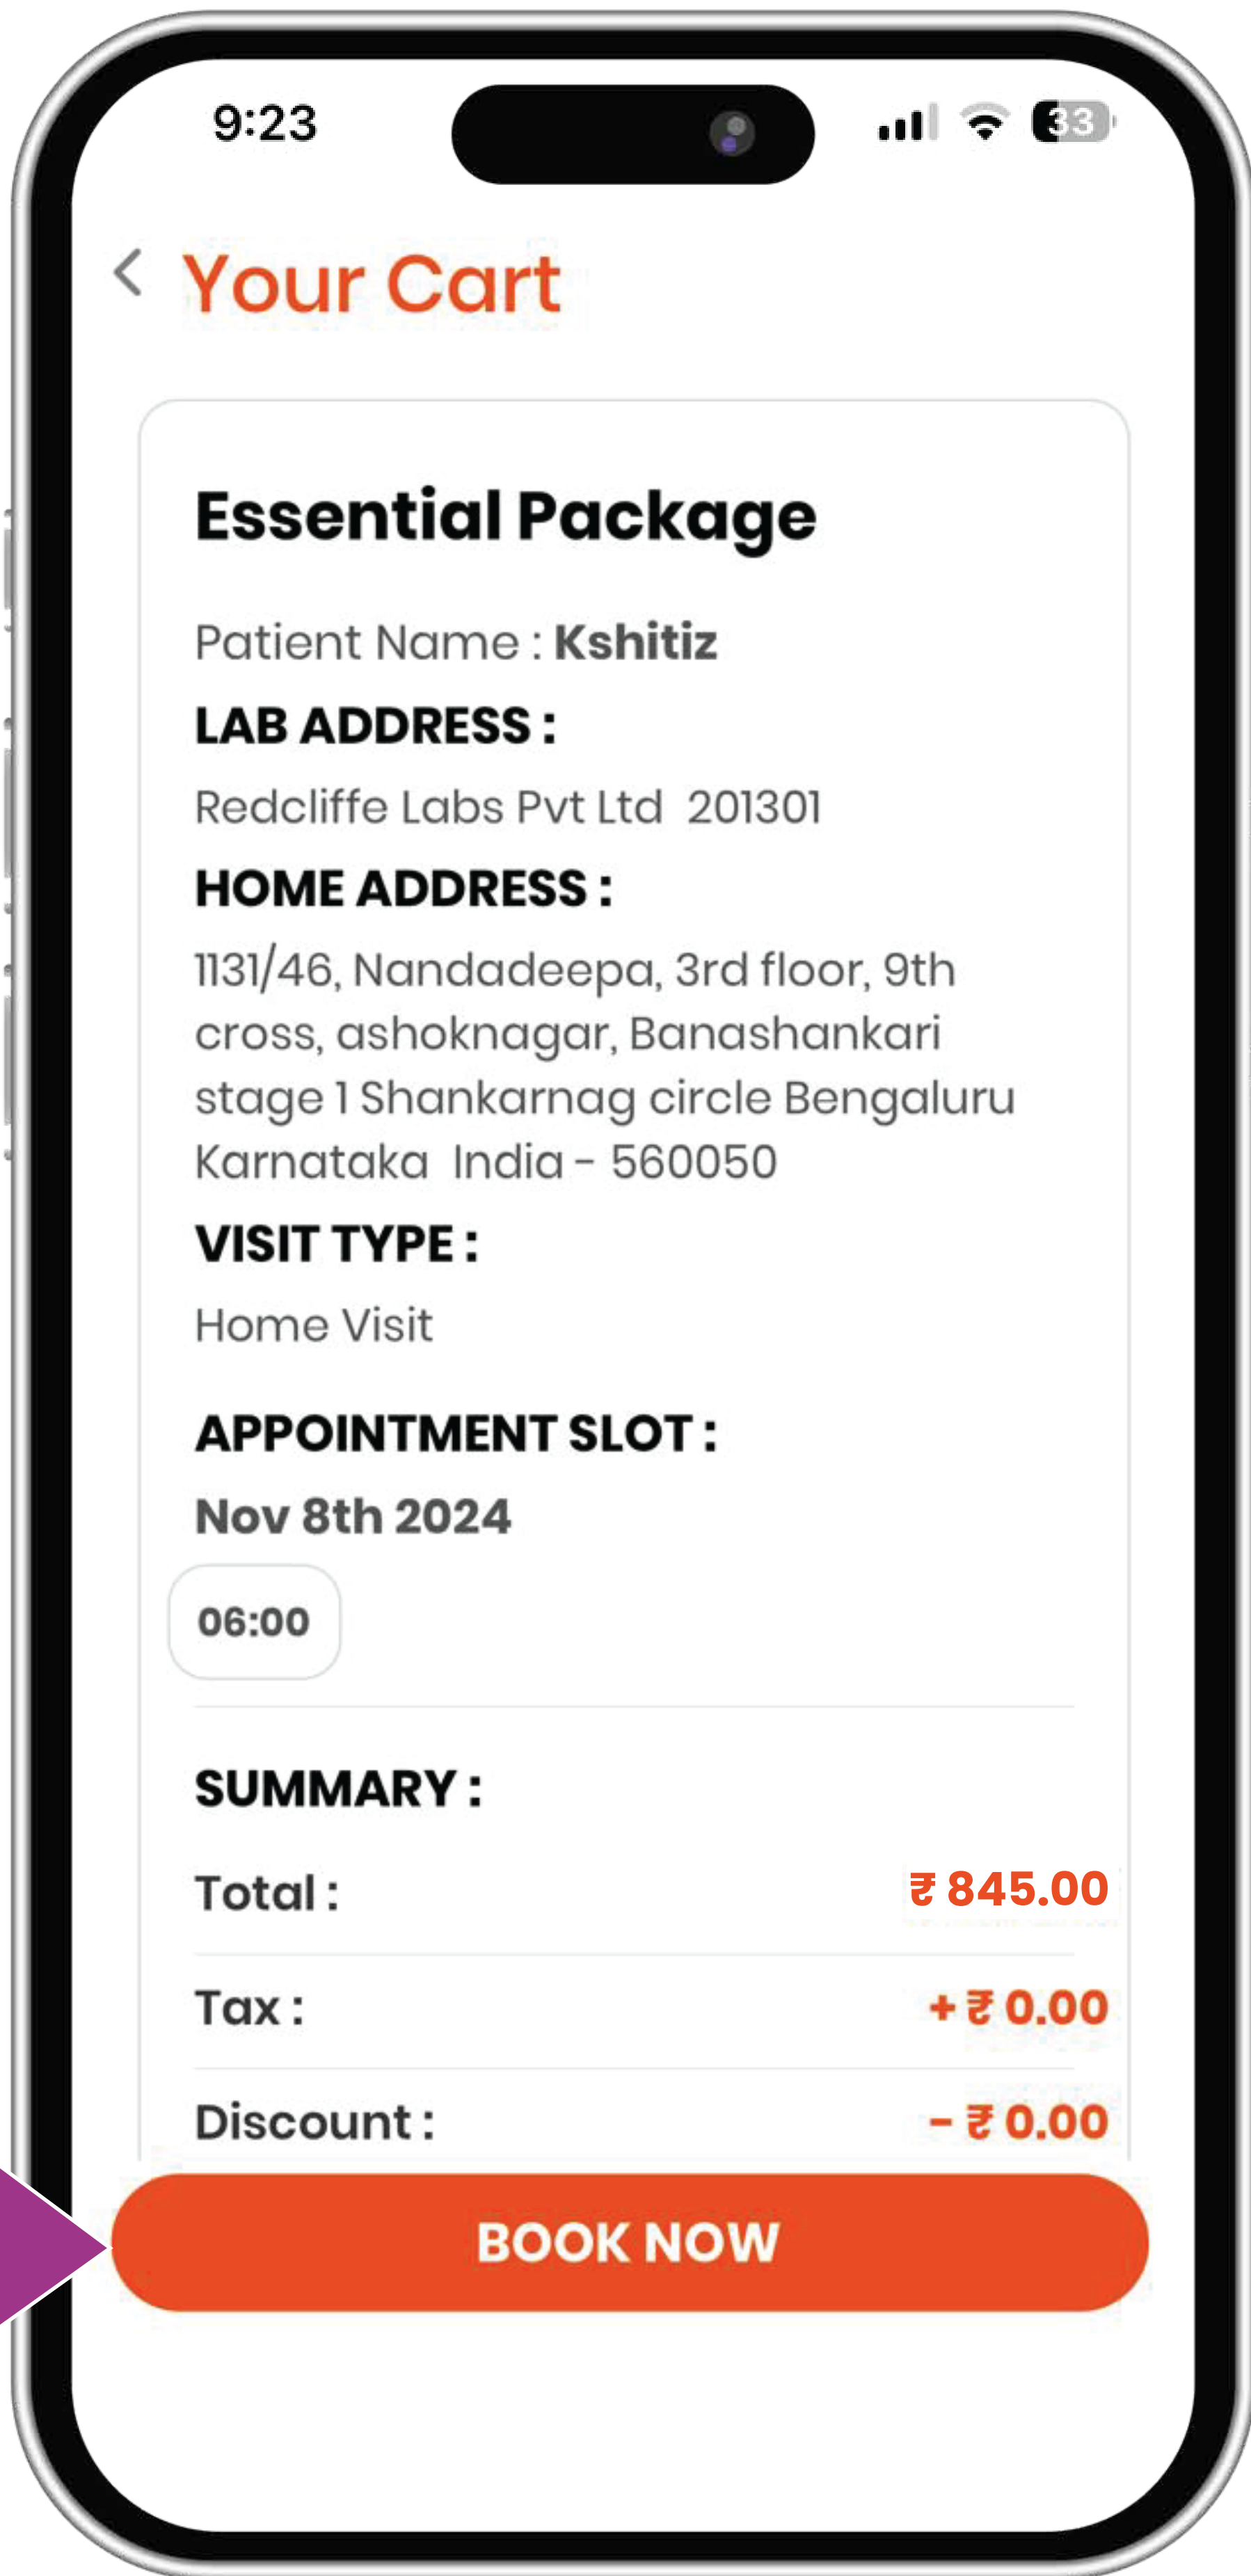

BerryBox

How to avail
**Essential Health
checkup
Package on the
BerryBox app**

BerryBox

Click the **Diwali Banner**

BerryBox

Please enter your **PIN code**. Make sure it matches the address where you want to receive the test.

Choose **Home Visit**

Select/Add Address

BerryBox

Choose the **Vendor**

9:23

Signal strength, Wi-Fi, and battery (33%) icons

< Select a Time Slot

Selected Package :

07:00 hrs

08:00 hrs

09:00 hrs

10:00 hrs

11:00 hrs

12:00 hrs

Pick your **Time Slot**

Confirm order details and click **Book Now** to make payment