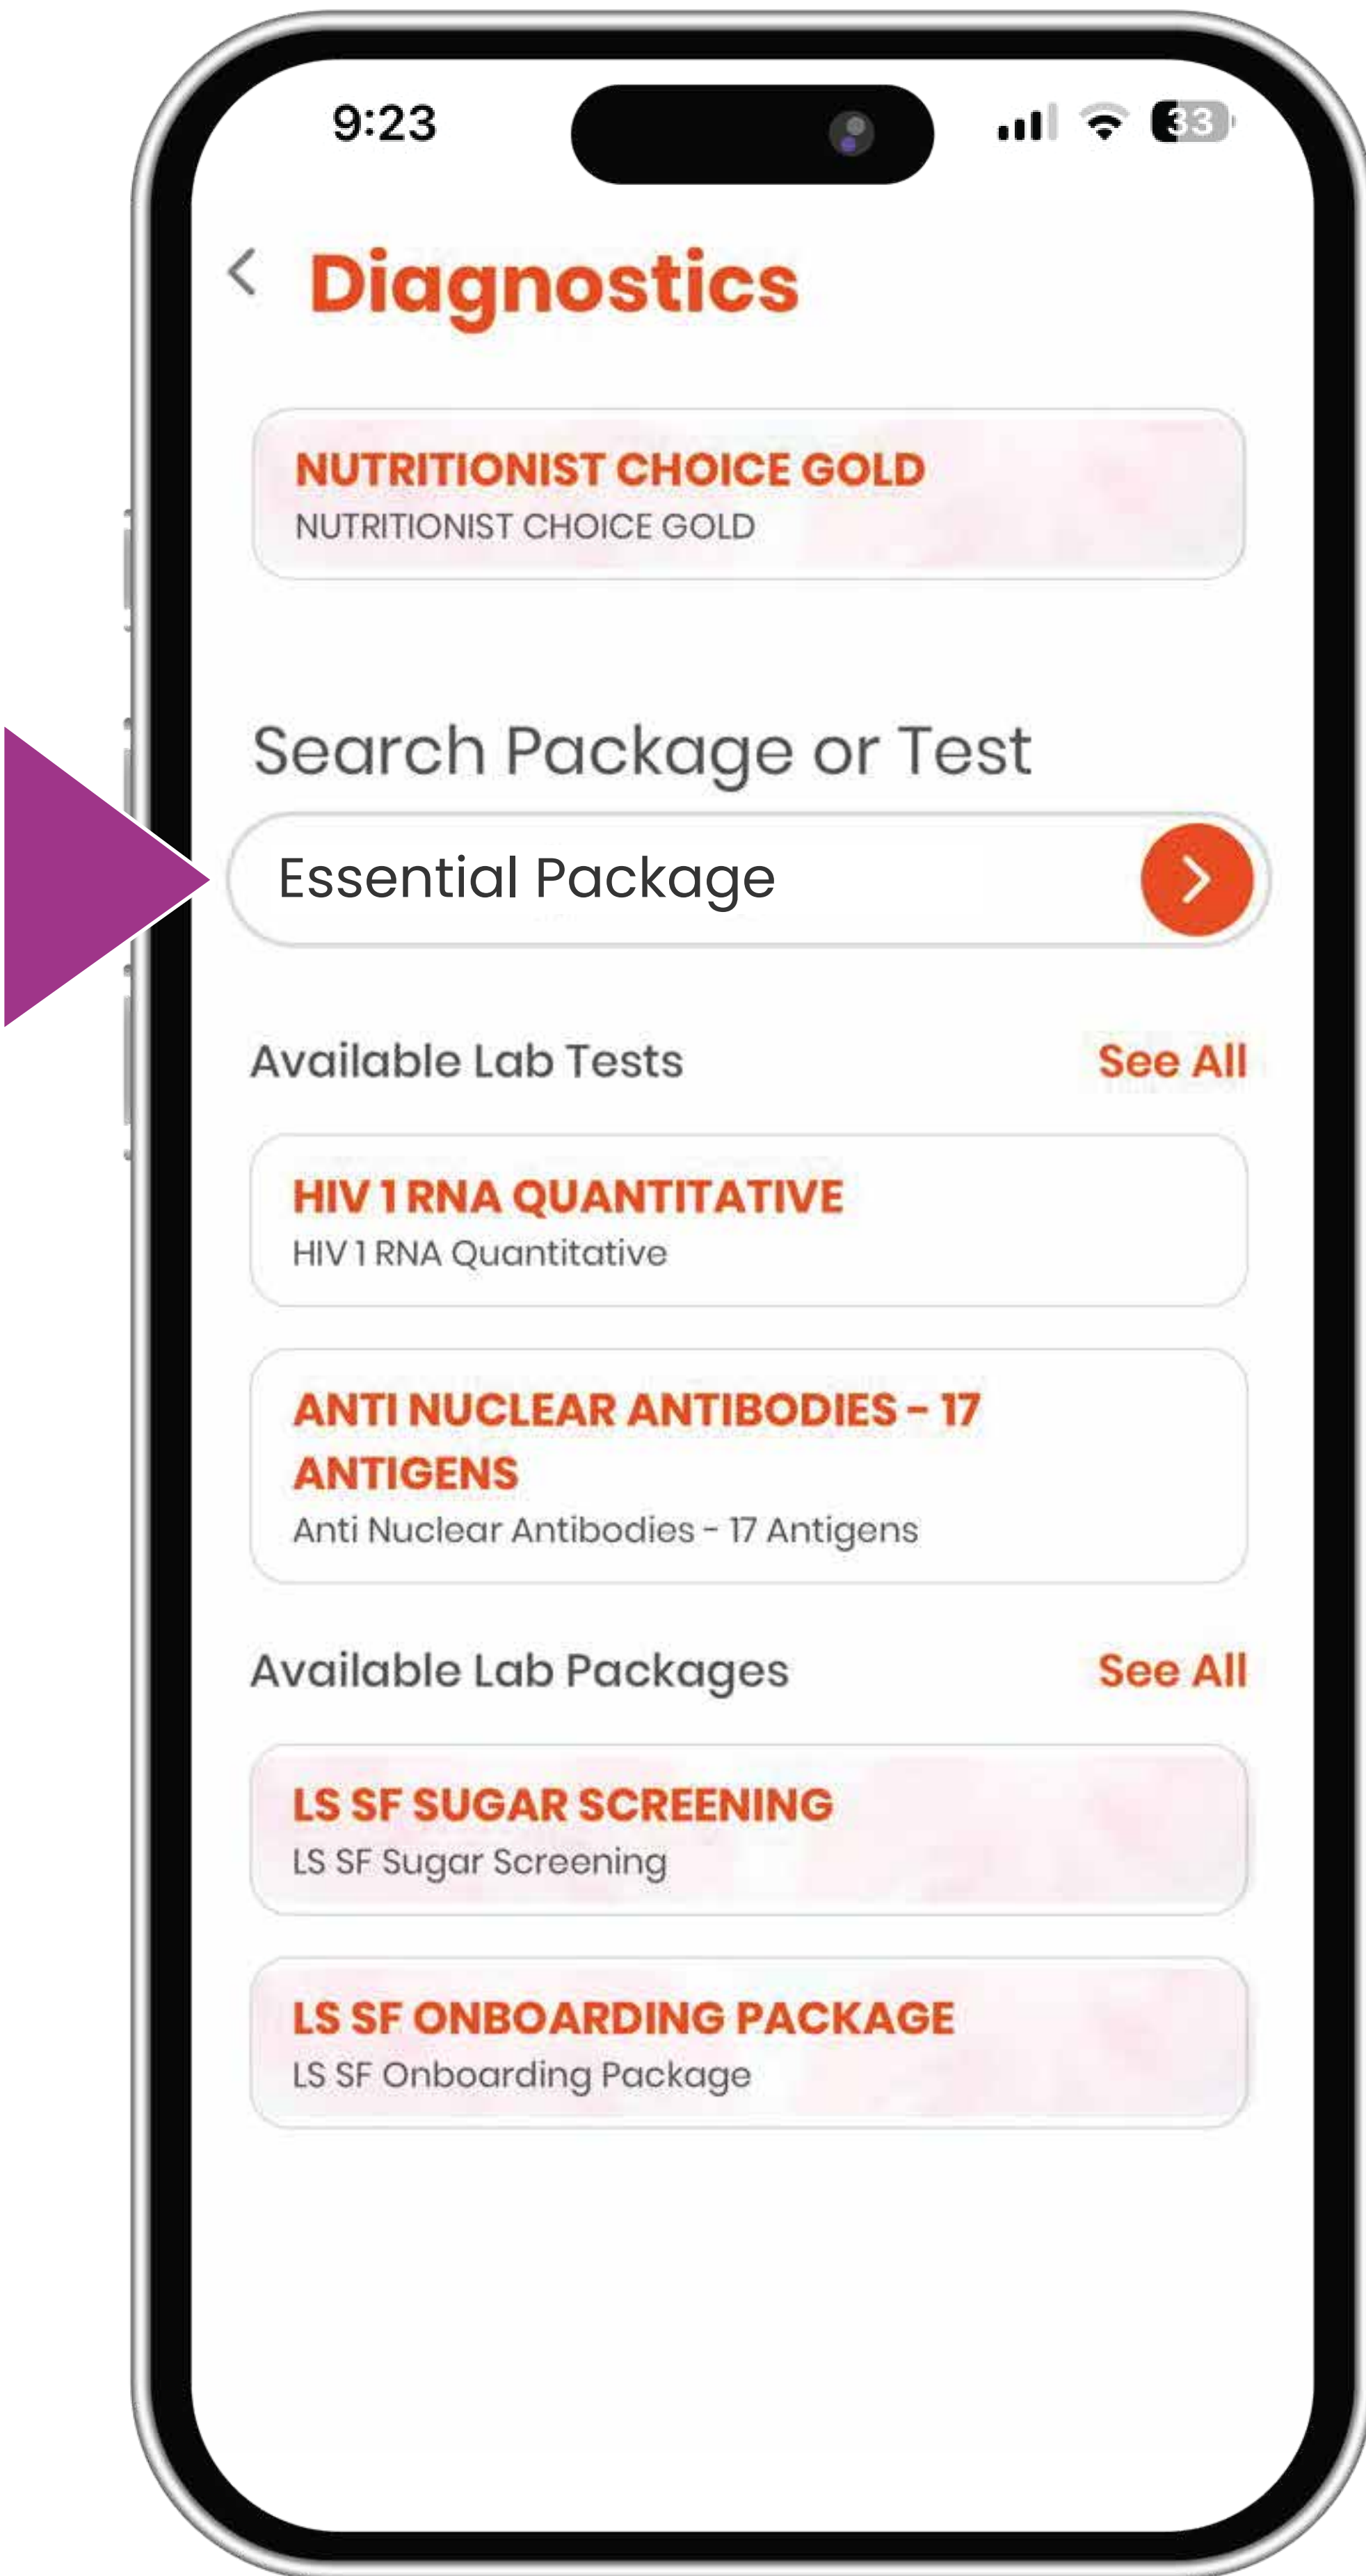

BerryBox

How to avail
**Essential Health
checkup
Package on the
BerryBox app**

BerryBox

Click the **Diwali Banner**

BerryBox

Please enter your **PIN code**. Make sure it matches the address where you want to receive the test.

Search for the **Essential Package**

BerryBox

Choose the **Essential Package**

BerryBox

View Package Details and click
Continue

BerryBox

Select **Patient**

BerryBox

Choose **Home Visit**

Select/Add Address

BerryBox

Choose the **Vendor**

9:23

Signal strength, Wi-Fi, and battery (33%) icons

< Select a Time Slot

Selected Package :

Essential Package

Selected Lab :

Redcliffe Labs Pvt Ltd

₹ 845.00

Pick a slot that suits you

Nov 8th 2024

9 Slots available

06:00 hrs