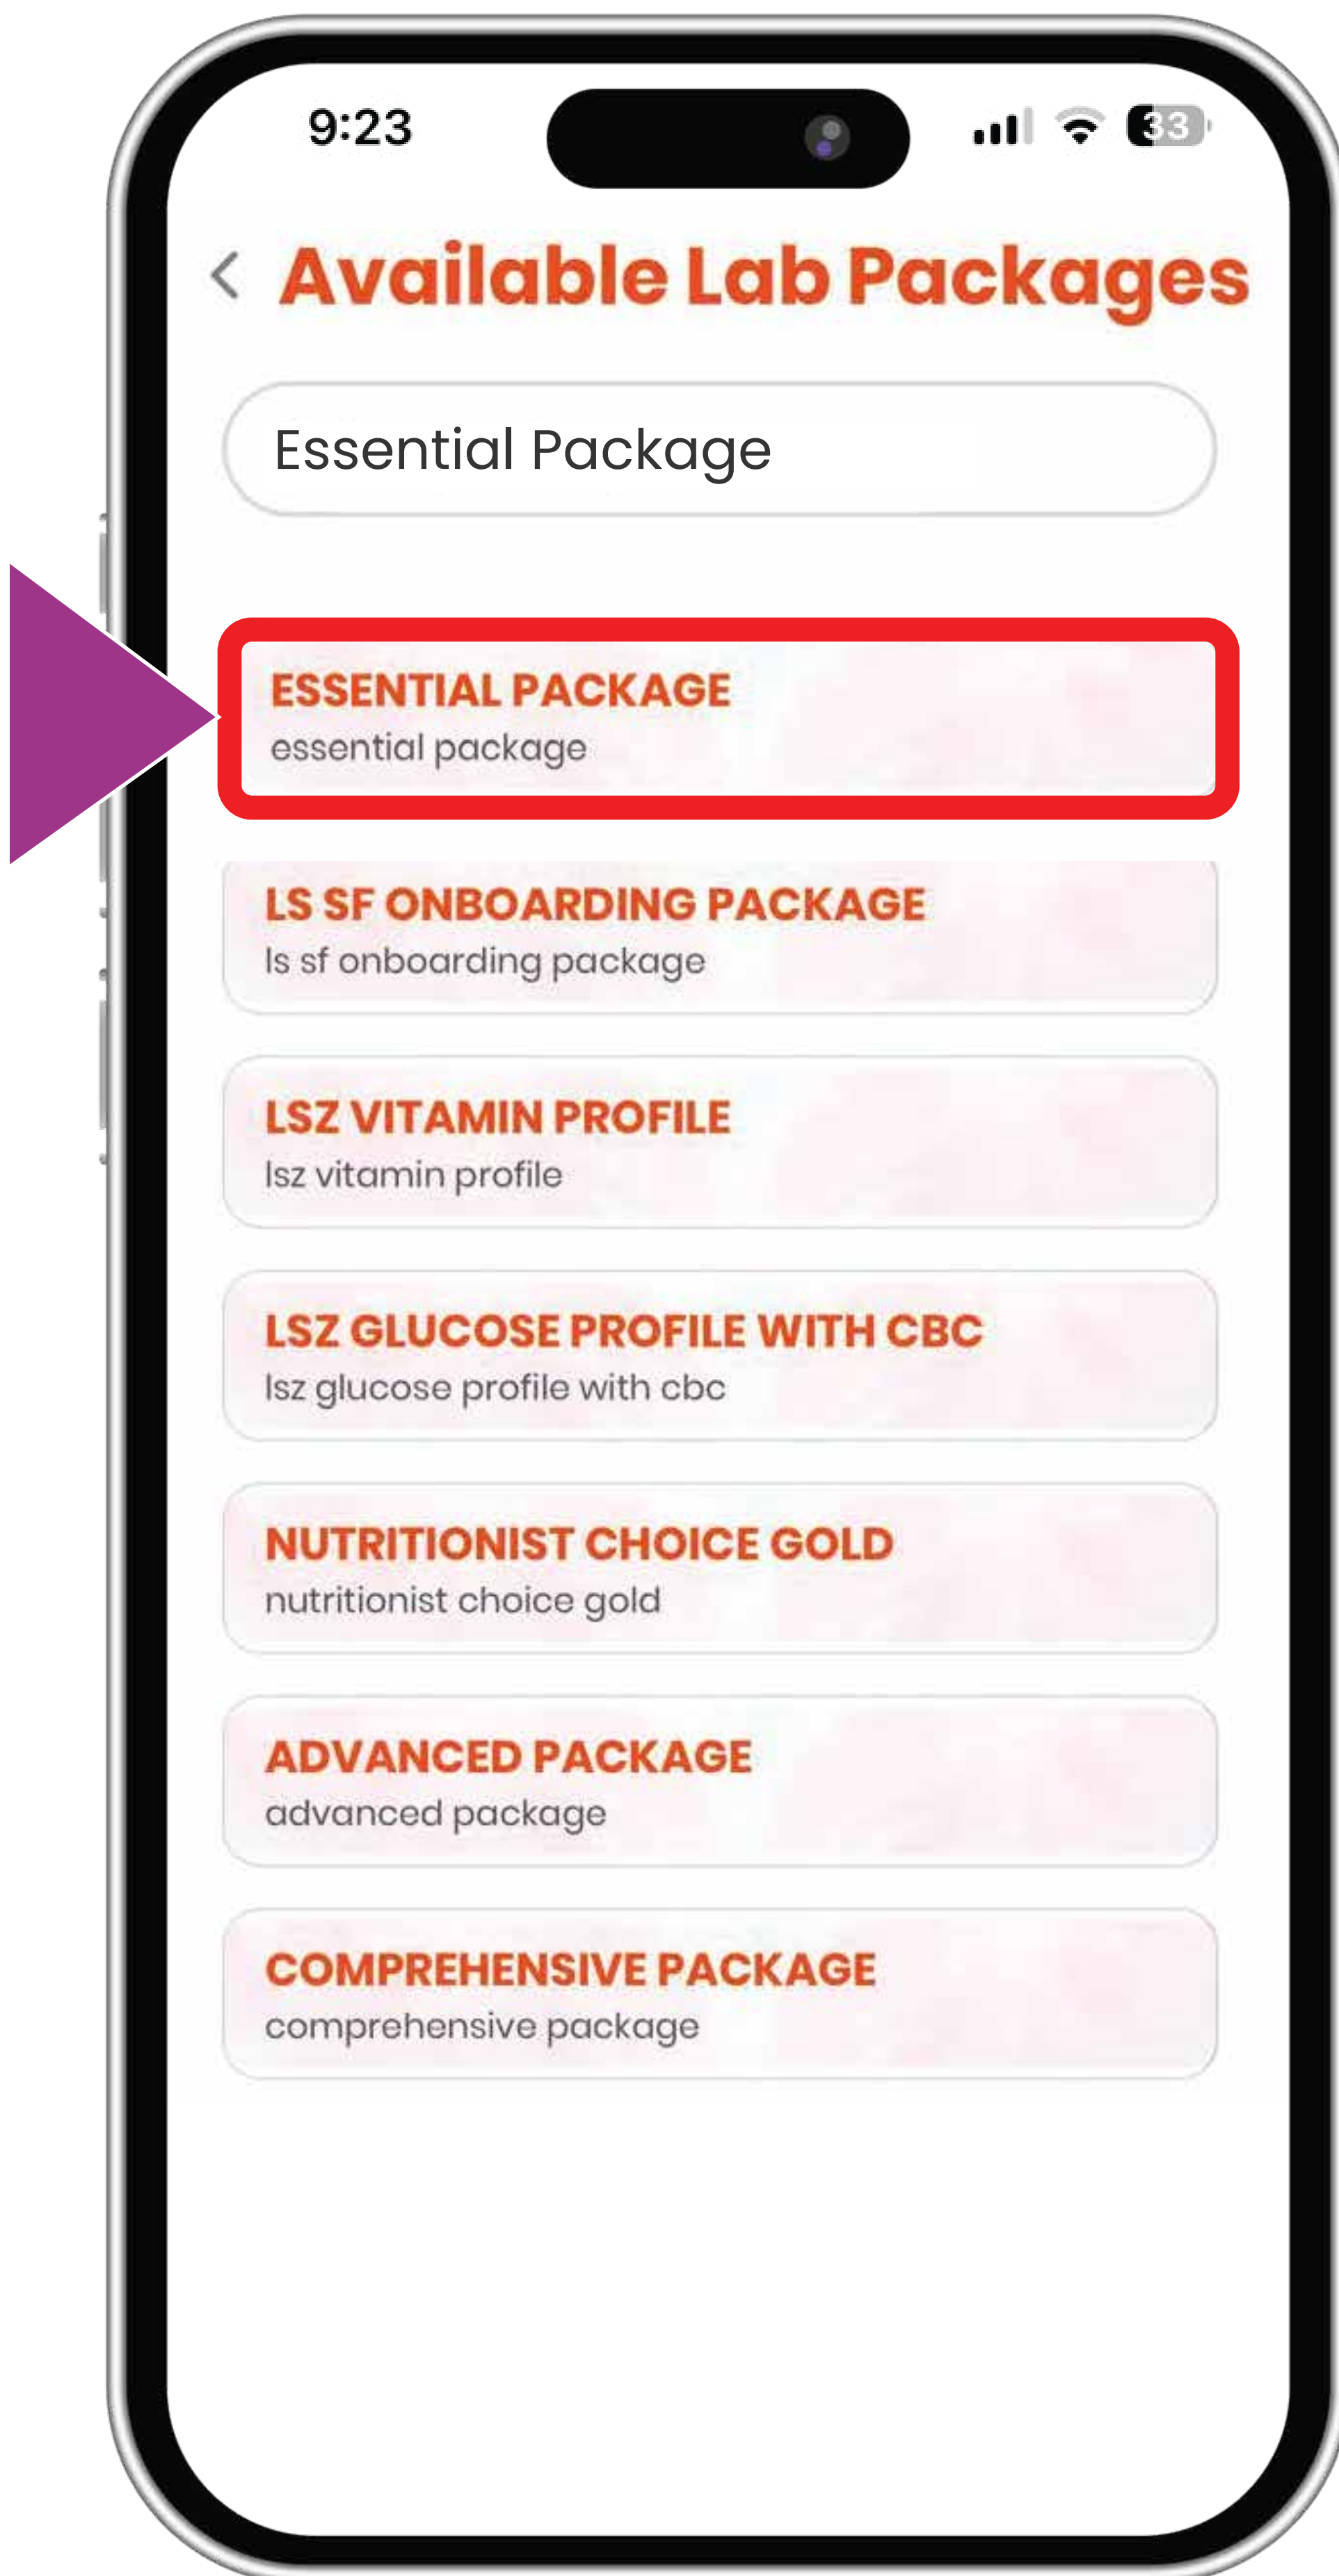

BerryBox

How to avail
**Essential Health
checkup
Package on the
BerryBox app**

BerryBox

Click the **Diwali Banner**

BerryBox

Please enter your **PIN code**. Make sure it matches the address where you want to receive the test.

Search for the **Essential Package**

BerryBox

Choose the **Essential Package**

BerryBox

View Package Details and click
Continue

BerryBox

Select **Patient**

BerryBox

Choose **Home Visit**

Select/Add Address

BerryBox

Choose the **Vendor**

9:23

Signal strength, Wi-Fi, and battery (33%) icons

< Select a Time Slot

Selected Package :

Essential Package

Selected Lab :

Redcliffe Labs Pvt Ltd

₹ 845.00

Pick a slot that suits you

Nov 8th 2024

9 Slots available

06:00 hrs