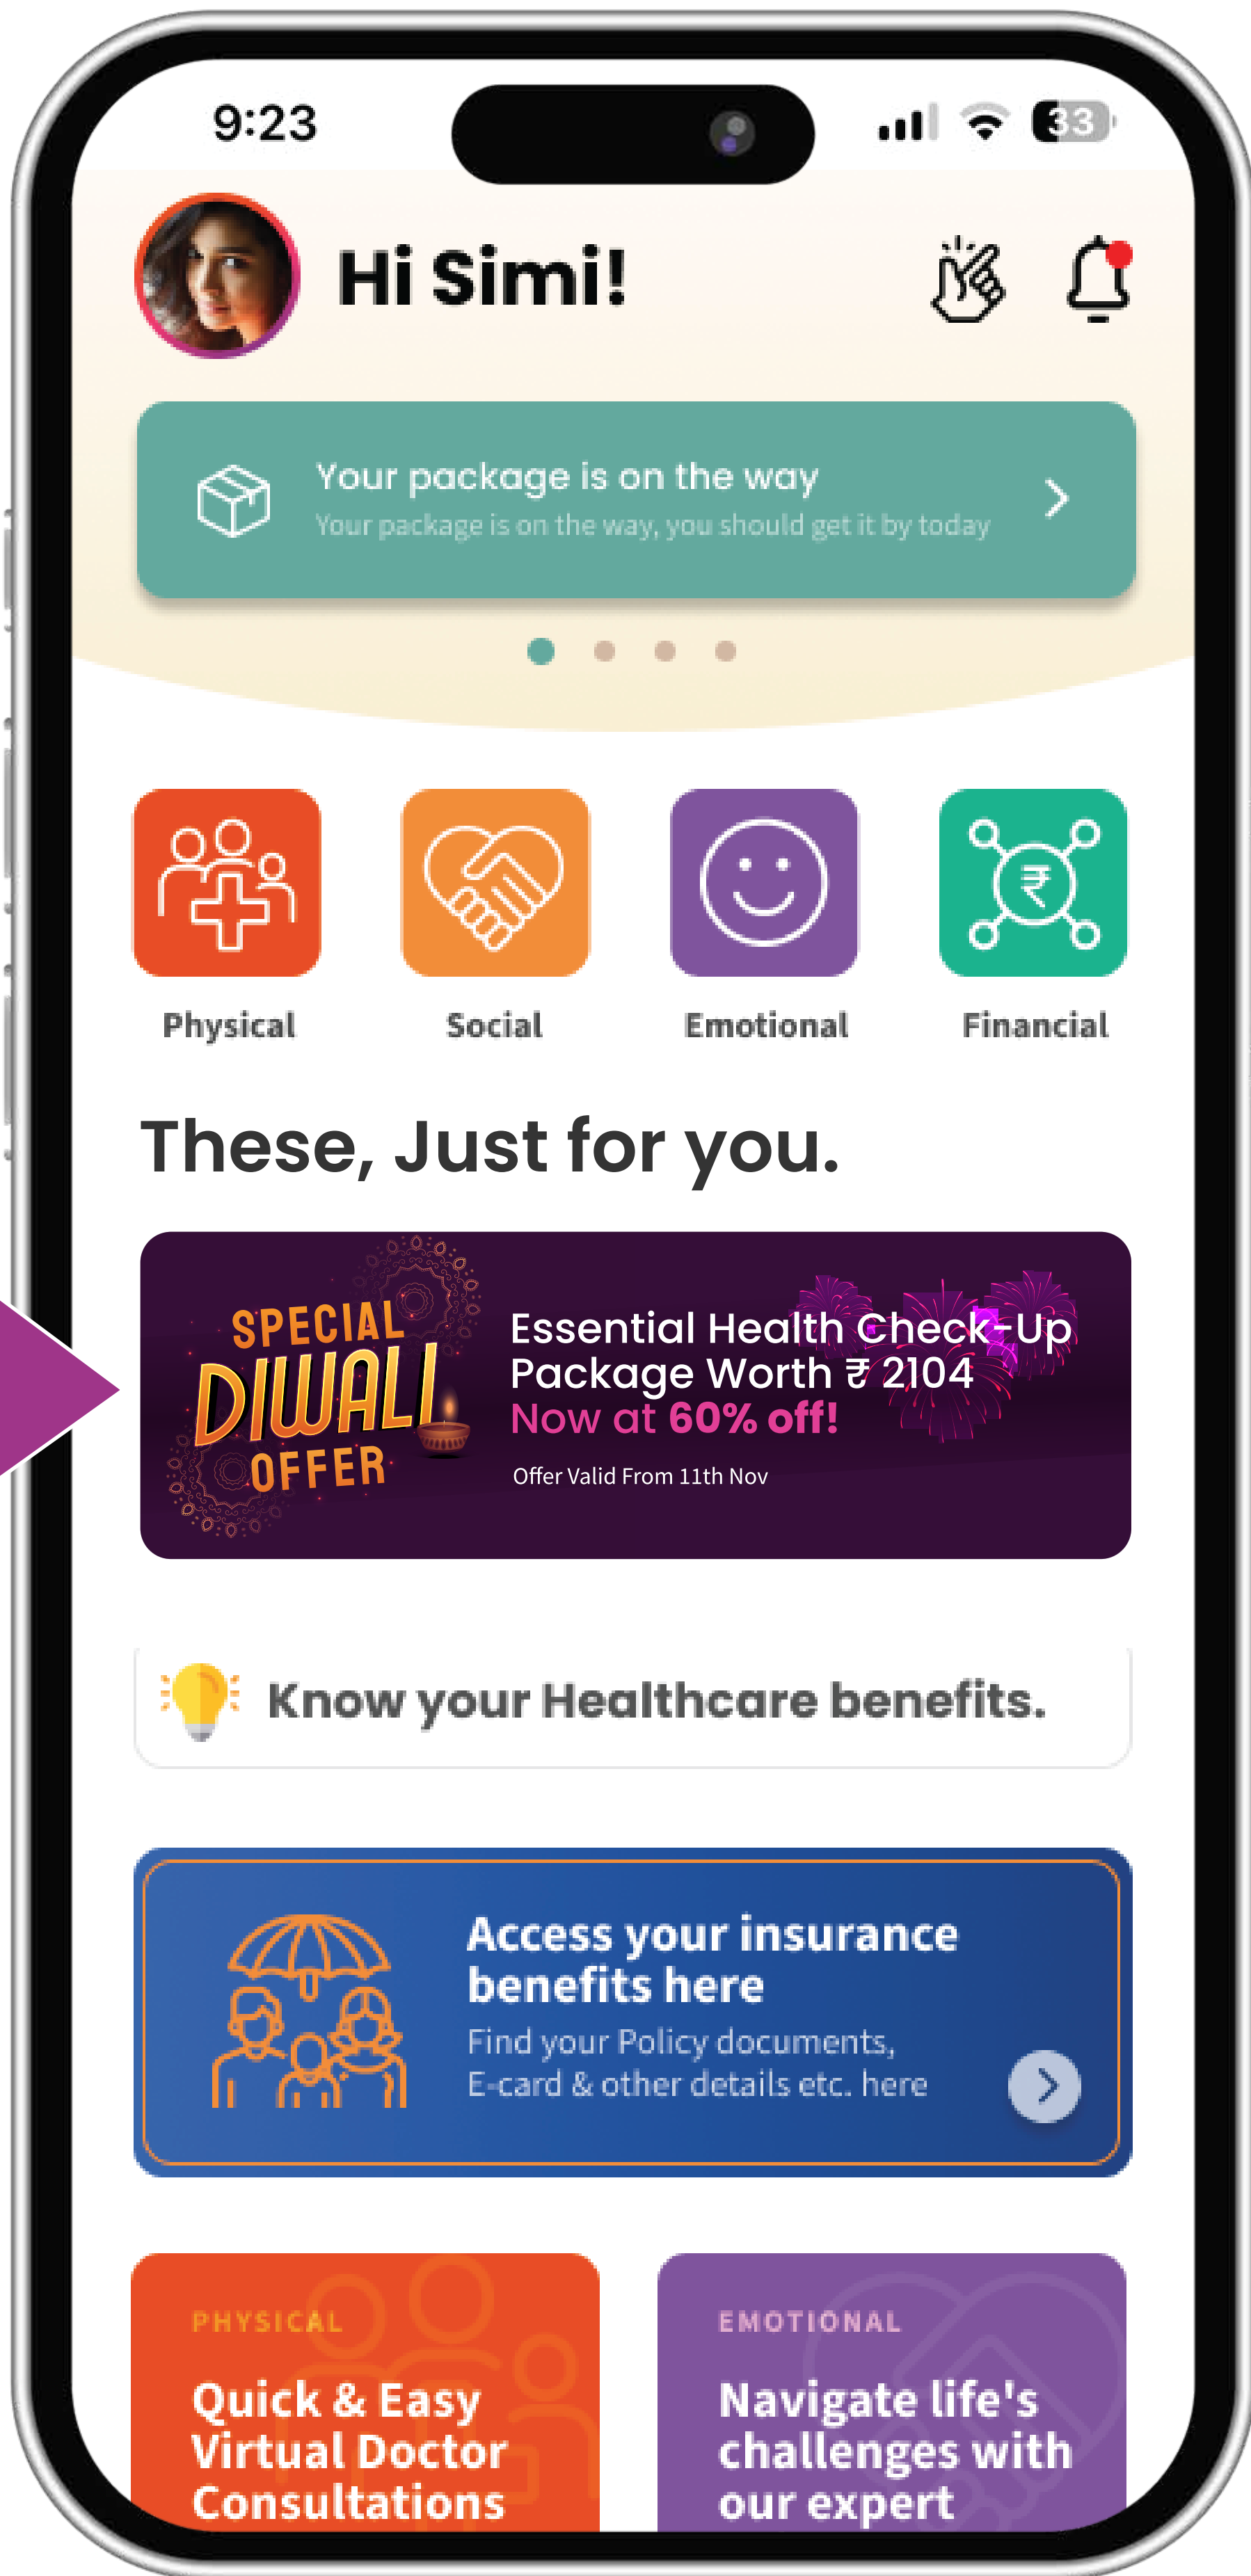

BerryBox

How to avail
**Essential Health
checkup
Package on the
BerryBox app**

BerryBox

Click the **Diwali Banner**

BerryBox

Please enter your **PIN code**. Make sure it matches the address where you want to receive the test.

Search for the **Essential Package**

BerryBox

Choose the **Essential Package**

BerryBox

View Package Details and click
Continue

BerryBox

Select **Patient**

BerryBox

Choose **Home Visit**

Select/Add Address

BerryBox

Choose the **Vendor**

9:23

Signal strength, Wi-Fi, and battery (33%) icons

< Select a Time Slot

Selected Package :

07:00 hrs

08:00 hrs

09:00 hrs

10:00 hrs

11:00 hrs

12:00 hrs

Pick your **Time Slot**

Confirm order details and click **Book Now** to make payment